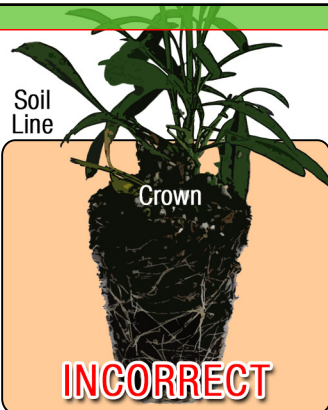

Growing Recipe

AGASTACHE 'SUMMER SKY'

SUMMER™ SERIES

Approximate Finish Time From Liner

☐ = Minimum ☐ = Maximum

pH: 5.5 - 6.5

Fertilization Recommendations: 100 - 150 PPM

EC: 1.5 - 2.0

Light Levels: Full sun

Water Requirements: Dry moderately between waterings

Hardiness Zones: 7 - 10

Possible Problems: Insect: Spider mites and white fly are possible

Habit: Upright, clumping

Diseases: Plants seldom experience diseases

Day Length for Flowering: Long day

Description

Blooms all summer with glowing violet-blue flowers with dark calyces which extend the showy season. A compact habit with bright green foliage.

Do NOT bury the crown of the plug