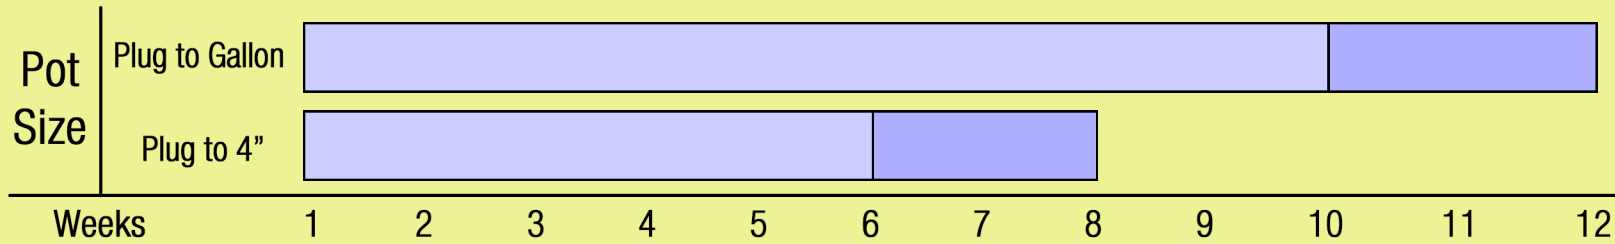

Growing Recipe

AGASTACHE 'SUMMER SKY'

SUMMER™ SERIES

Approximate Finish Time From Liner

☐ = Minimum ☐ = Maximum

pH: 5.5 - 6.5

Fertilization Recommendations: 100 - 150 PPM

EC: 1.5 - 2.0

Light Levels: Full sun

Water Requirements: Dry moderately between waterings

Hardiness Zones: 7 - 10

Possible Problems: Insect: Spider mites and white fly are possible

Habit: Upright, clumping

Diseases: Plants seldom experience diseases

Day Length for Flowering: Long day

Description

Blooms all summer with glowing violet-blue flowers with dark calyces which extend the showy season. A compact habit with bright green foliage.

Do NOT bury the crown of the plug