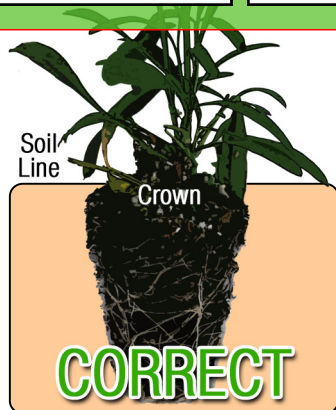

Growing Recipe

AGASTACHE 'SUMMER SKY'

SUMMER™ SERIES

Approximate Finish Time From Liner

☐ = Minimum ☐ = Maximum

pH: 5.5 - 6.5

Fertilization Recommendations: 100 - 150 PPM

EC: 1.5 - 2.0

Light Levels: Full sun

Water Requirements: Dry moderately between waterings

Hardiness Zones: 7 - 10

Possible Problems: Insect: Spider mites and white fly are possible

Habit: Upright, clumping

Diseases: Plants seldom experience diseases

Day Length for Flowering: Long day

Description

Blooms all summer with glowing violet-blue flowers with dark calyces which extend the showy season. A compact habit with bright green foliage.

Do NOT bury the crown of the plug