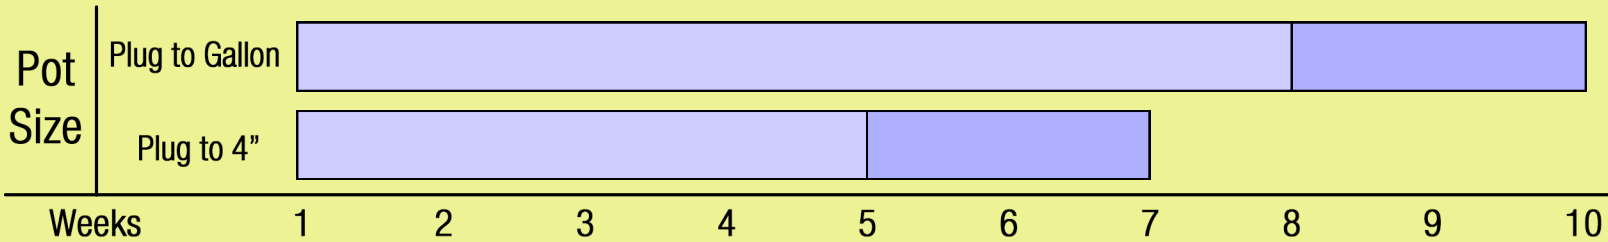

Growing Recipe

BRUNNERA ALCHEMY™ 'SILVER'

ALCHEMY™ SERIES

Approximate Finish Time From Liner

☐ = Minimum ☐ = Maximum

pH: 5.5 - 6.8

Fertilization Recommendations: 50 PPM

EC: 0.5 - 0.7