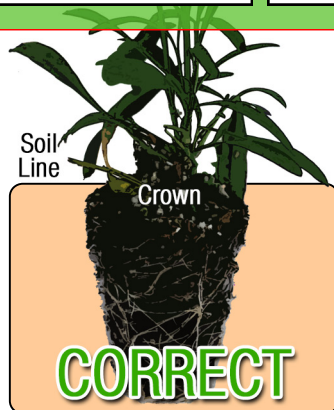

Growing Recipe

BRUNNERA ALCHEMY™ 'SILVER'

ALCHEMY™ SERIES

Approximate Finish Time From Liner

☐ = Minimum ☐ = Maximum

pH: 5.5 - 6.8

Fertilization Recommendations: 50 PPM

EC: 0.5 - 0.7

Light Levels: Shade to part sun

Water Requirements: Dry moderately between waterings

Hardiness Zones: 4 - 9

Possible Problems: Insect: Aphids are possible
Diseases: Xanthomonas is possible if plants are stressed

Habit: Clump forming

Day Length for Flowering: Long day

Do NOT bury the crown of the plug

Description

This vigorous selection will impress you with its showy silver foliage and great crown count. The leaves of ALCHEMY™ Silver are textured and substantial, and should hold up well in southern climates as well as the north.