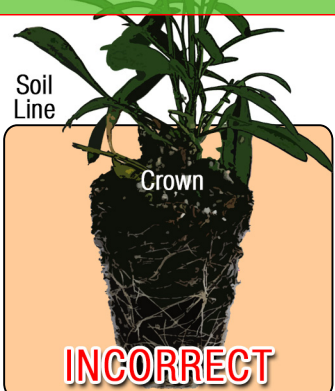

Growing Recipe

COLEUS TERRA NOVA® 'ALLSPICE'

TERRA NOVA® COLLECTION

Approximate Finish Time From Liner

☐ = Minimum ☐ = Maximum

pH: 5.8 - 7.0	Fertilization Recommendations: 100 - 150 PPM	EC: 1.0 - 2.0
Light Levels: Shade to part shade	Water Requirements: Dry moderately between waterings	
Hardiness Zones: 10 - 11	Possible Problems: <u>Insect</u> : No major problems <u>Diseases</u> : No major problems	
Habit: Mounding	PGRs: Not required or recommended	
Day Length for Flowering: Facultative short day		

Do NOT bury the crown of the plug

Description

This vigorous spreader has narrow khaki leaves with dark maroon centers. It is perfect for hanging baskets, ground covers, and large mixed containers. Self-branching.