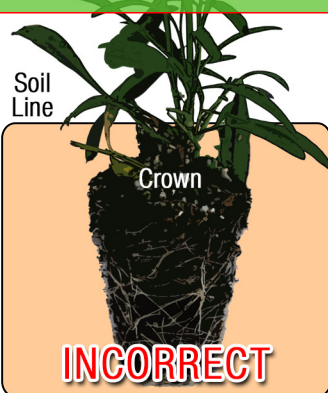

Growing Recipe

COLEUS TERRA NOVA® 'FIONA'

TERRA NOVA® SERIES

Approximate Finish Time From Liner

☐ = Minimum ☐ = Maximum

pH: 5.8 - 7.0

Fertilization Recommendations: 100 - 150 PPM

EC: 1.0 - 2.0

Light Levels: Part shade to shade

Water Requirements: Dry moderately between waterings

Hardiness Zones: 10 - 11

Possible Problems: Insect: No major problems

Diseases: No major problems

Habit: Low spreading

Day Length for Flowering: Facultative short day

PGR's: Not required or recommended

Do NOT bury the crown of the plug

Description

Low-spreading beauty with long red leaves with jagged margins. Great self-branching habit. Slow to bloom. Use in hanging basket or groundcover.