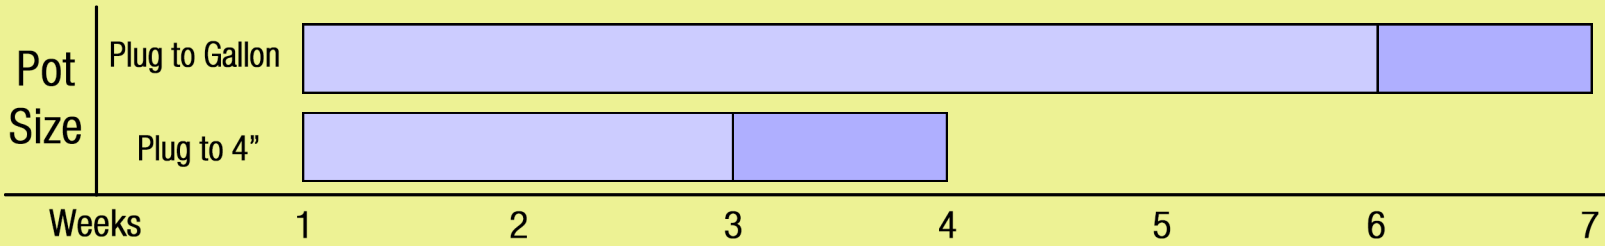

Growing Recipe

COLEUS TERRA NOVA® 'FIONA'

TERRA NOVA® SERIES

Approximate Finish Time From Liner

☐ = Minimum ☐ = Maximum

pH: 5.8 - 7.0

Fertilization Recommendations: 100 - 150 PPM

EC: 1.0 - 2.0

Light Levels: Part shade to shade

Water Requirements: Dry moderately between waterings

Hardiness Zones: 10 - 11

Possible Problems: Insect: No major problems

Diseases: No major problems

Habit: Low spreading

Day Length for Flowering: Facultative short day

PGR's: Not required or recommended

Do NOT bury the crown of the plug

Description

Low-spreading beauty with long red leaves with jagged margins. Great self-branching habit. Slow to bloom. Use in hanging basket or groundcover.