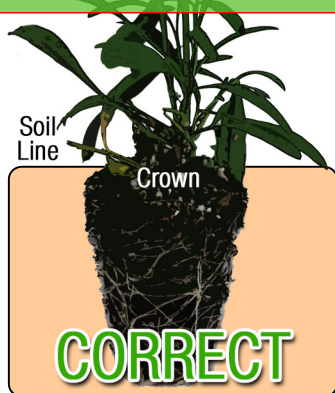

Growing Recipe

COLEUS TERRA NOVA® 'FIONA'

TERRA NOVA® SERIES

Approximate Finish Time From Liner

☐ = Minimum ☐ = Maximum

pH: 5.8 - 7.0

Fertilization Recommendations: 100 - 150 PPM

EC: 1.0 - 2.0

Light Levels: Part shade to shade

Water Requirements: Dry moderately between waterings

Hardiness Zones: 10 - 11

Possible Problems: Insect: No major problems

Diseases: No major problems

Habit: Low spreading

Day Length for Flowering: Facultative short day

PGR's: Not required or recommended

Do NOT bury the crown of the plug

Description

Low-spreading beauty with long red leaves with jagged margins. Great self-branching habit. Slow to bloom. Use in hanging basket or groundcover.