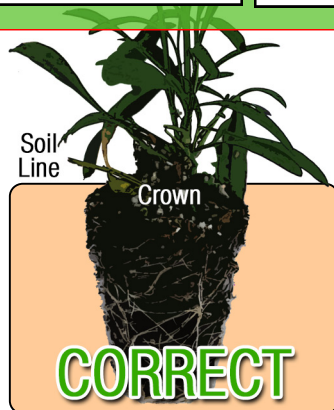

Growing Recipe

COLEUS TERRA NOVA® 'LUMEN'

TERRA NOVA® COLLECTION

Approximate Finish Time From Liner

 = Minimum  = Maximum

pH: 5.8 - 7.0

Fertilization Recommendations: 100 - 150 PPM

EC: 1.0 - 2.0

Light Levels: Shade to part shade

Water Requirements: Dry moderately between waterings

Hardiness Zones: 10 - 11

Possible Problems: Insect: No major problems

Diseases: No major problems

Habit: Mound

Day Length for Flowering: Facultative short day

PGRs: Not required or recommended

Do NOT bury the crown of the plug

Description

A medium mounding habit and lime leaves with creamy centers. Great for hanging baskets, groundcovers and mixed containers. Self-branching.