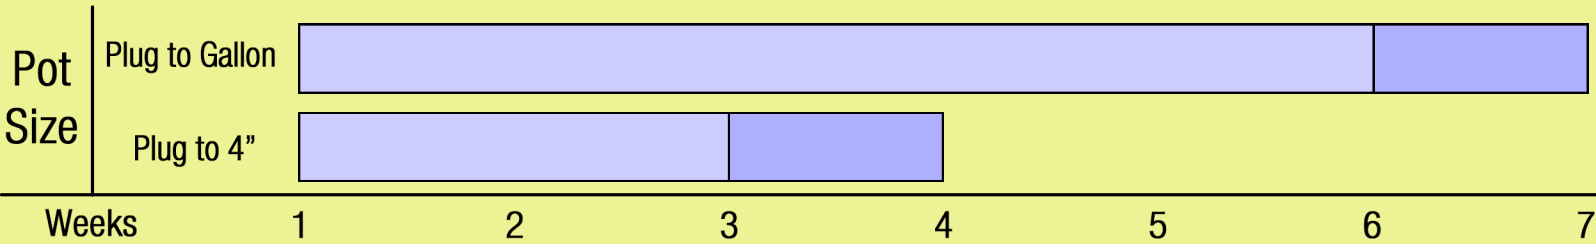

Growing Recipe

COLEUS TERRA NOVA® 'LUMEN'

TERRA NOVA® COLLECTION

Approximate Finish Time From Liner

 = Minimum  = Maximum

pH: 5.8 - 7.0

Fertilization Recommendations: 100 - 150 PPM

EC: 1.0 - 2.0

Light Levels: Shade to part shade

Water Requirements: Dry moderately between waterings

Hardiness Zones: 10 - 11

Possible Problems: Insect: No major problems

Diseases: No major problems

Habit: Mound

Day Length for Flowering: Facultative short day