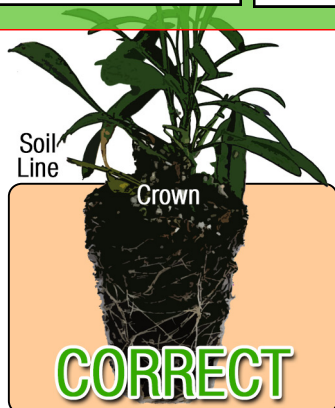

Growing Recipe

COLEUS TERRA NOVA® 'PANDORA'

TERRA NOVA® COLLECTION

Approximate Finish Time From Liner

☐ = Minimum ☐ = Maximum

pH: 5.8 - 7.0

Fertilization Recommendations: 100 - 150 PPM

EC: 1.0 - 2.0

Light Levels: Shade to part shade

Water Requirements: Dry moderately between waterings

Hardiness Zones: 10 - 11

Possible Problems: Insect: No major problems

Diseases: No major problems

Habit: Mounding

Day Length for Flowering: Facultative short day

PGRs: Not required or recommended

Do NOT bury the crown of the plug

Description

Mounding spreader with strongly cut medium size leaves of burgundy with lime specks. An excellent replacement for Impatiens. Use in hanging basket or ground cover.