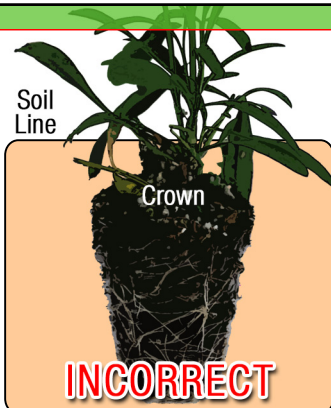

Do NOT bury the crown of the plug

Description

Mounding spreader with strongly cut medium size leaves of burgundy with lime specks. An excellent replacement for Impatiens. Use in hanging basket or ground cover.