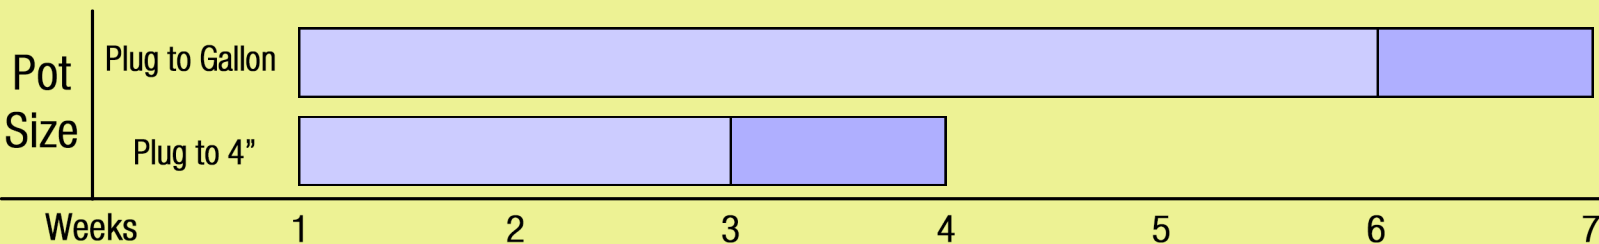

Growing Recipe

COLEUS TERRA NOVA® 'PANDORA'

TERRA NOVA® COLLECTION

Approximate Finish Time From Liner

☐ = Minimum ☐ = Maximum

pH: 5.8 - 7.0

Fertilization Recommendations: 100 - 150 PPM

EC: 1.0 - 2.0

Light Levels: Shade to part shade

Water Requirements: Dry moderately between waterings

Hardiness Zones: 10 - 11

Possible Problems: Insect: No major problems

Diseases: No major problems

Habit: Mounding

Day Length for Flowering: Facultative short day