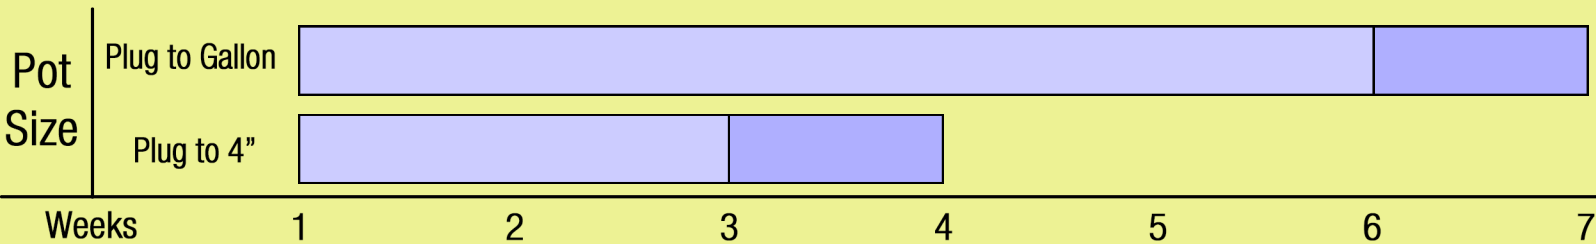

Growing Recipe

COLEUS TERRA NOVA® 'PERSIA'

TERRA NOVA® COLLECTION

Approximate Finish Time From Liner

☐ = Minimum ☐ = Maximum

pH: 5.8 - 7.0	Fertilization Recommendations: 100 - 150 PPM	EC: 1.0 - 2.0
Light Levels: Shade to part shade	Water Requirements: Dry moderately between waterings	
Hardiness Zones: 10 - 11	Possible Problems: <u>Insect</u> : No major problems <u>Diseases</u> : No major problems	
Habit: Trailing	PGRs: Not required or recommended	
Day Length for Flowering: Day neutral		

Do NOT bury the crown of the plug

Description

Small, yellow green leaves with red veins to centers and finger-like lobes on the margins. Great for containers, house plants, and summer borders. Self-branching.