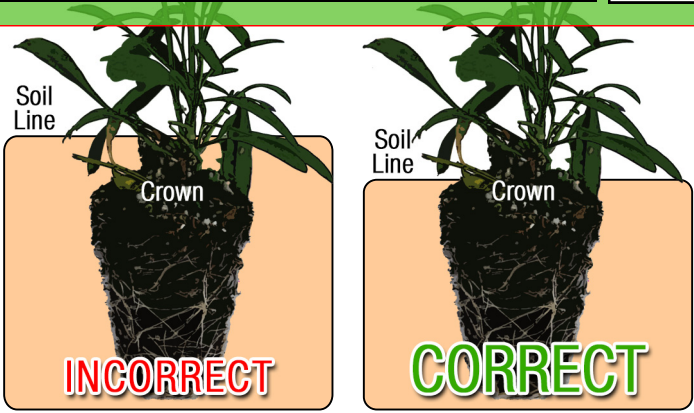

Growing Recipe

COLEUS TERRA NOVA® 'PERSIA'

TERRA NOVA® COLLECTION

Approximate Finish Time From Liner

☐ = Minimum ☐ = Maximum

pH: 5.8 - 7.0	Fertilization Recommendations: 100 - 150 PPM	EC: 1.0 - 2.0
Light Levels: Shade to part shade	Water Requirements: Dry moderately between waterings	
Hardiness Zones: 10 - 11	Possible Problems: <u>Insect</u> : No major problems <u>Diseases</u> : No major problems	
Habit: Trailing	PGRs: Not required or recommended	
Day Length for Flowering: Day neutral		

Do NOT bury the crown of the plug

Description

Small, yellow green leaves with red veins to centers and finger-like lobes on the margins. Great for containers, house plants, and summer borders. Self-branching.