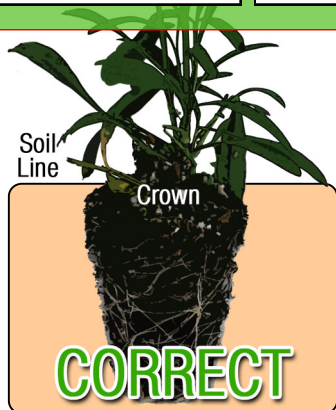

Growing Recipe

ECHINACEA 'SECRET AFFAIR'

SECRET™ SERIES

Approximate Finish Time From Liner

 = Minimum  = Maximum

pH: 5.8 - 7.3

Fertilization Recommendations: 75 - 100 PPM

EC: 0.7

Light Levels: Full sun

Water Requirements: Dry moderately between waterings

Hardiness Zones: 4 - 10

Possible Problems: Insect: Watch for aphids, mites, thrips, whitefly and slugs

Habit: Clumping

Diseases: The plants can have leaf spot and crown rot if kept too moist

Day Length for Flowering: Long day

Do NOT bury the crown of the plug

Description

A marvelous double flower combining rich tyrian rose, mauve and lavender, atop a great low branching plant with exceptional foliage to the base, 'Secret Affair' won't remain a secret long. The habit and unique color combination will make this popular very quickly.