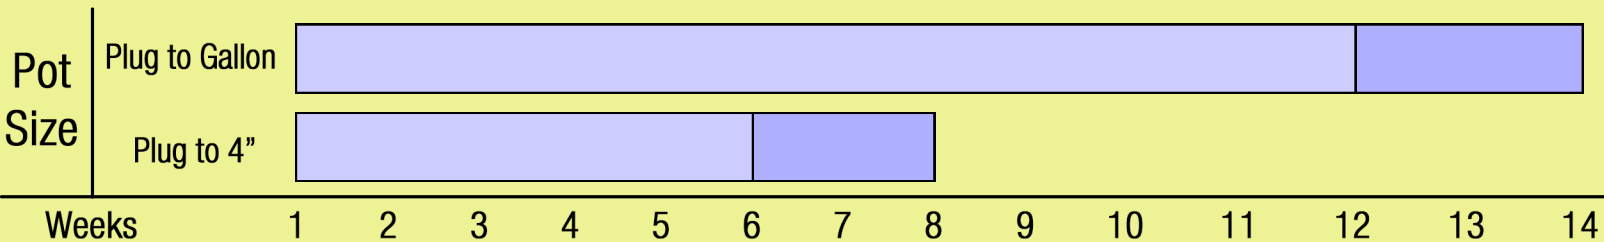

Growing Recipe

ECHINACEA 'SECRET AFFAIR'

SECRET™ SERIES

Approximate Finish Time From Liner

 = Minimum  = Maximum

pH: 5.8 - 7.3

Fertilization Recommendations: 75 - 100 PPM

EC: 0.7

Light Levels: Full sun

Water Requirements: Dry moderately between waterings

Hardiness Zones: 4 - 10

Possible Problems: Insect: Watch for aphids, mites, thrips, whitefly and slugs

Habit: Clumping

Diseases: The plants can have leaf spot and crown rot if kept too moist

Day Length for Flowering: Long day

Do NOT bury the crown of the plug

Description

A marvelous double flower combining rich tyrian rose, mauve and lavender, atop a great low branching plant with exceptional foliage to the base, 'Secret Affair' won't remain a secret long. The habit and unique color combination will make this popular very quickly.