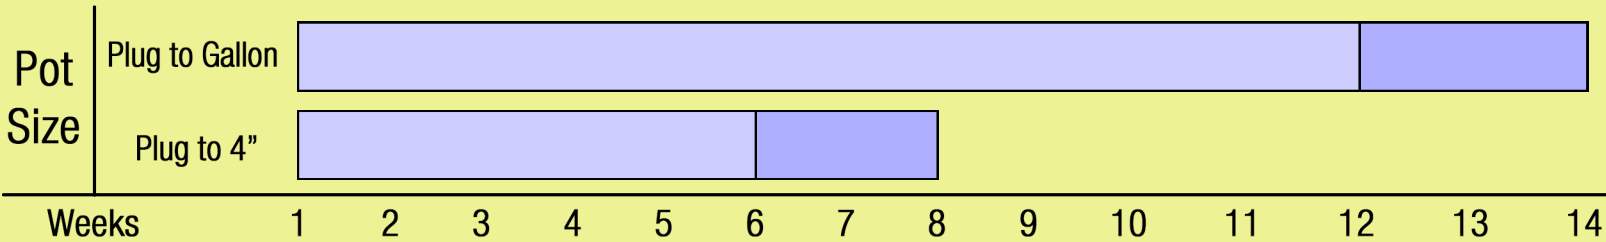

Growing Recipe

ECHINACEA 'SECRET GLOW'

SECRET™ SERIES

Approximate Finish Time From Liner

 = Minimum  = Maximum

pH: 5.8 - 7.3

Fertilization Recommendations: 75 - 100 PPM

EC: 0.7

Light Levels: Full sun

Water Requirements: Dry moderately between waterings

Hardiness Zones: 4 - 10

Possible Problems: Insect: Watch for aphids, mites, thrips, whitefly and slugs

Habit: Clumping

Diseases: The plants can have leaf spot and crown rot if kept too moist

Day Length for Flowering: Long day

Do NOT bury the crown of the plug

Description

The blooms are truly school bus yellow, nothing less. It stands out in a crowd for its unusual color as well as its unusually high flower count, averaging 35 large flowers per plant, in the first year! Matching well with the rest of the SECRET™ group, 'Secret Glow' is a very welcome addition to the series.