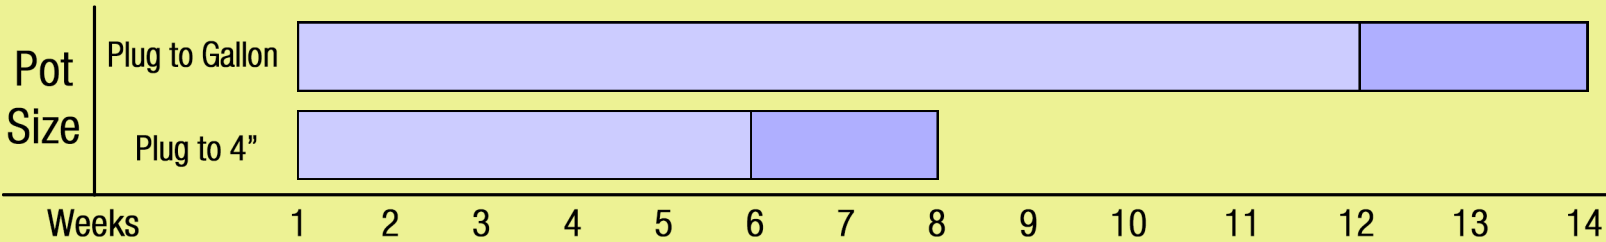

Growing Recipe

ECHINACEA 'SECRET LUST'

SECRET™ SERIES

Approximate Finish Time From Liner

□ = Minimum □ = Maximum

pH: 5.8 - 7.3

Fertilization Recommendations: 75 - 100 PPM

EC: 0.7

Light Levels: Full sun

Water Requirements: Dry moderately between waterings

Hardiness Zones: 4 - 10

Possible Problems: Insect: Watch for aphids, mites, thrips, whitefly and slugs

Habit: Clumping

Diseases: The plants can have leaf spot and crown rot if kept too moist

Day Length for Flowering: Long day

Do NOT bury the crown of the plug

Description

You will lust after this one. It has double anemone-type flowers with red orange cones and contrasting light coral-colored rays. These double flowers bloom and rebloom all summer and fall. A well-branched compact habit.