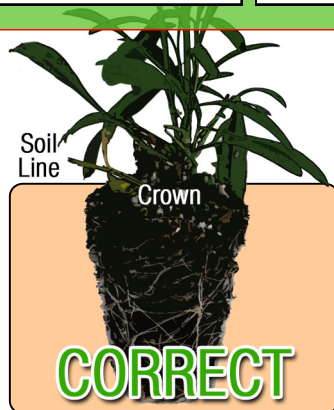

Growing Recipe

ECHINACEA 'SECRET LUST'

SECRET™ SERIES

Approximate Finish Time From Liner

□ = Minimum □ = Maximum

pH: 5.8 - 7.3

Fertilization Recommendations: 75 - 100 PPM

EC: 0.7

Light Levels: Full sun

Water Requirements: Dry moderately between waterings

Hardiness Zones: 4 - 10

Possible Problems: Insect: Watch for aphids, mites, thrips, whitefly and slugs

Habit: Clumping

Diseases: The plants can have leaf spot and crown rot if kept too moist

Day Length for Flowering: Long day

Do NOT bury the crown of the plug

Description

You will lust after this one. It has double anemone-type flowers with red orange cones and contrasting light coral-colored rays. These double flowers bloom and rebloom all summer and fall. A well-branched compact habit.