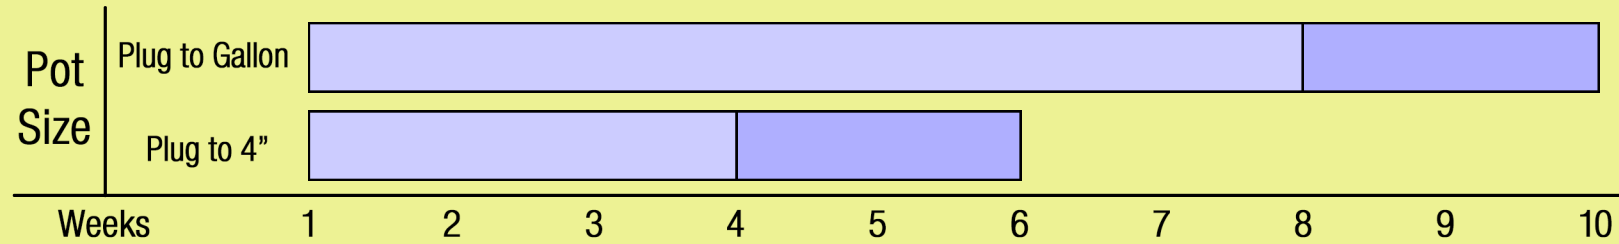

Growing Recipe

HEUCHERELLA 'GOLD CASCADE'

CASCADE™ SERIES

Approximate Finish Time From Liner

☐ = Minimum ☐ = Maximum

pH: 5.5 - 6.5

Fertilization Recommendations: 100 - 150 PPM

EC: 0.6 - 0.9

Light Levels: Shade to part shade

Water Requirements: Dry moderately between waterings

Hardiness Zones: 4 - 9

Possible Problems: Insect: Foliar nematodes may be a problem for gardens in susceptible areas and watch for root weevils.