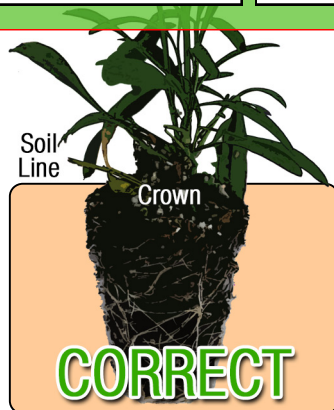

Growing Recipe

HEUCHERELLA 'GOLD CASCADE'

CASCADE™ SERIES

Approximate Finish Time From Liner

☐ = Minimum ☐ = Maximum

pH: 5.5 - 6.5

Fertilization Recommendations: 100 - 150 PPM

EC: 0.6 - 0.9

Light Levels: Shade to part shade

Water Requirements: Dry moderately between waterings

Hardiness Zones: 4 - 9

Possible Problems: Insect: Foliar nematodes may be a problem for gardens in susceptible areas and watch for root weevils.

Habit: Low trailer

Diseases: Root rot may occur with excessive soil moisture or poor drainage. **Note**: All Heucherella are rust resistant.

Day Length for Flowering: Day neutral

Do NOT bury the crown of the plug

Description

Features small, scallop-shaped foliage that makes a low spreader as a groundcover or a very graceful spiller in a container. The charming, gold-colored foliage accented by dramatic central markings add a sophisticated touch to any mixed container or garden bed. In mid-spring, short spikes of light coral flowers grace this plant for several weeks.