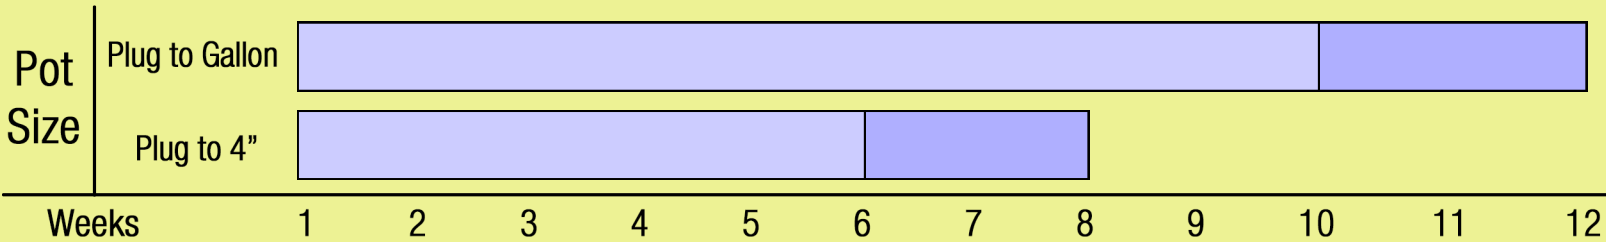

Growing Recipe

LEUCANTHEMUM 'SNOWBOUND'

Approximate Finish Time From Liner

☐ = Minimum ☐ = Maximum

pH: 5.8 - 6.8

Fertilization Recommendations: 50 - 100 PPM (Weekly)

EC: 1.0 - 1.2

Light Levels: Full sun

Water Requirements: Dry slightly between waterings

Hardiness Zones: 5 - 9

Possible Problems: Insect: Aphids and slugs are possible problems

Habit: Clumping

Diseases: No major diseases

Day Length for Flowering: Long day

Do NOT bury the crown of the plug

Description

You asked for low, here it is! This cutie is short and neat with masses of single white daisies. Vigorous for the container or garden bed. Blooms late spring to mid-summer. A charmer!