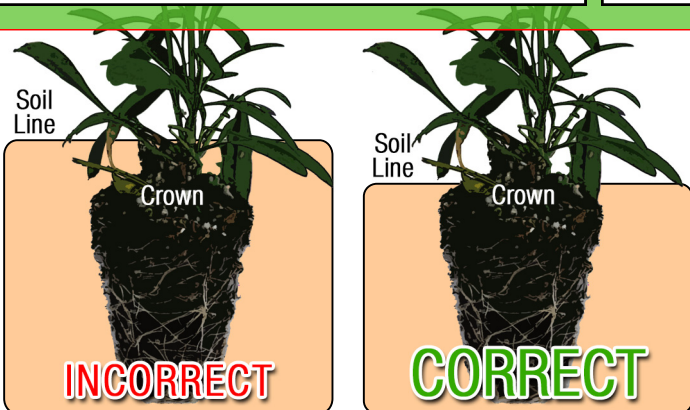

Growing Recipe

LEUCANTHEMUM 'SNOWBOUND'

Approximate Finish Time From Liner

☐ = Minimum ☐ = Maximum

pH: 5.8 - 6.8

Fertilization Recommendations: 50 - 100 PPM (Weekly)

EC: 1.0 - 1.2

Light Levels: Full sun

Water Requirements: Dry slightly between waterings

Hardiness Zones: 5 - 9

Possible Problems: Insect: Aphids and slugs are possible problems

Habit: Clumping

Diseases: No major diseases

Day Length for Flowering: Long day

Do NOT bury the crown of the plug

Description

You asked for low, here it is! This cutie is short and neat with masses of single white daisies. Vigorous for the container or garden bed. Blooms late spring to mid-summer. A charmer!