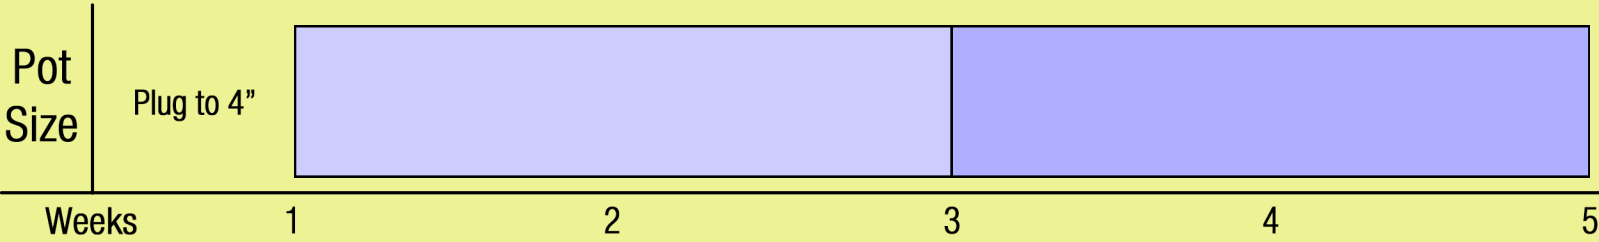

Growing Recipe

LOBELIA 'MONET MOMENT'

Approximate Finish Time From Liner

☐ = Minimum ☐ = Maximum

pH: 5.6 - 6.8	Fertilization Recommendations: 150 - 200 PPM	EC: 1.0 - 1.5
Light Levels: Full sun to part sun	Water Requirements: Dry slightly between waterings	
Hardiness Zones: 6 - 9	Possible Problems: <u>Insect</u> : Plants are susceptible to spider mite damage	
Habit: Clumping	<u>Diseases</u> : No major	
Day Length for Flowering: Day neutral		

Do NOT bury the crown of the plug

Description

We were amazed by two of this plant's traits - immense flower size, and MASSES of rose pink flowers. The vigor of this plant is extraordinary. If Monet ever had "a moment" - it would be reflected in this gorgeous beauty.