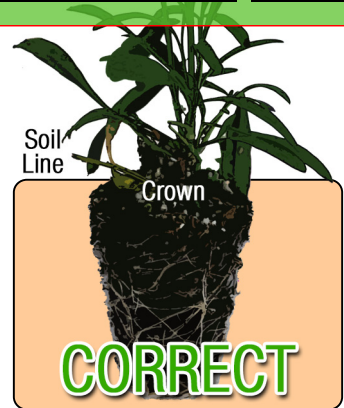

Growing Recipe

LOBELIA 'MONET MOMENT'

Approximate Finish Time From Liner

☐ = Minimum ☐ = Maximum

pH: 5.6 - 6.8	Fertilization Recommendations: 150 - 200 PPM	EC: 1.0 - 1.5
Light Levels: Full sun to part sun	Water Requirements: Dry slightly between waterings	
Hardiness Zones: 6 - 9	Possible Problems: <u>Insect</u> : Plants are susceptible to spider mite damage	
Habit: Clumping	<u>Diseases</u> : No major	
Day Length for Flowering: Day neutral		

Do NOT bury the crown of the plug

Description

We were amazed by two of this plant's traits - immense flower size, and MASSES of rose pink flowers. The vigor of this plant is extraordinary. If Monet ever had "a moment" - it would be reflected in this gorgeous beauty.