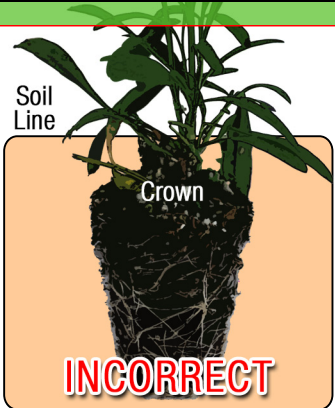

Growing Recipe

LOBELIA 'MONET MOMENT'

Approximate Finish Time From Liner

☐ = Minimum ☐ = Maximum

pH: 5.6 - 6.8	Fertilization Recommendations: 150 - 200 PPM	EC: 1.0 - 1.5
Light Levels: Full sun to part sun	Water Requirements: Dry slightly between waterings	
Hardiness Zones: 6 - 9	Possible Problems: <u>Insect</u> : Plants are susceptible to spider mite damage	
Habit: Clumping	<u>Diseases</u> : No major	
Day Length for Flowering: Day neutral		

Do NOT bury the crown of the plug

Description

We were amazed by two of this plant's traits - immense flower size, and MASSES of rose pink flowers. The vigor of this plant is extraordinary. If Monet ever had "a moment" - it would be reflected in this gorgeous beauty.