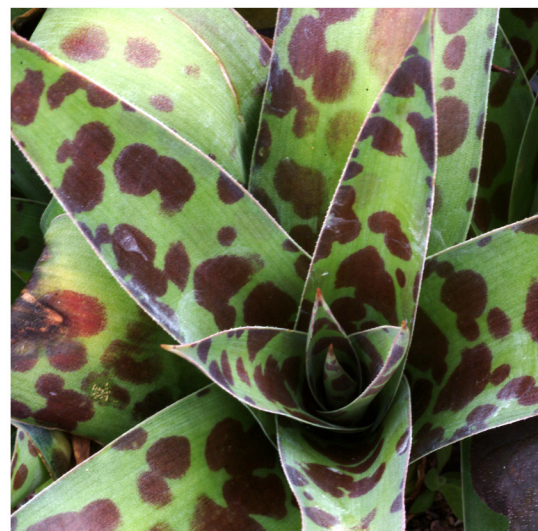

TERRA NOVA® Nurseries Introduction

AGAVE

'SPOT'

- Semi-succulent perennial with shiny, dark green, purple-spotted leaves
- It does well with heat and humidity and must have good drainage
- A well spotted selection
- Foliage Height: 24" - Foliage Spread: 30" - Flower Height: 48"
- Zones 6-9 - Sun to part shade