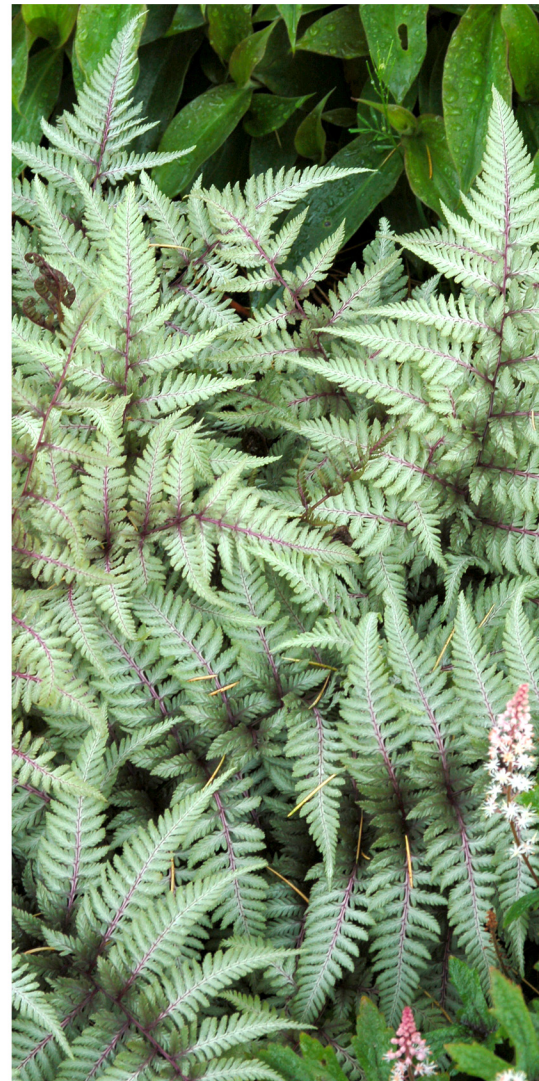

TERRA NOVA® Nurseries Introduction

ATHYRIUM

'WILDWOOD TWIST'

- An unusual and silvered hybrid fern, painted in smoky gray and green
- A clonal, and therefore, uniform plant
- Performs beautifully in the south as well as the northwest
- Foliage Height: 24" - Foliage Spread: 24"
- Zones 4-9 - Shade