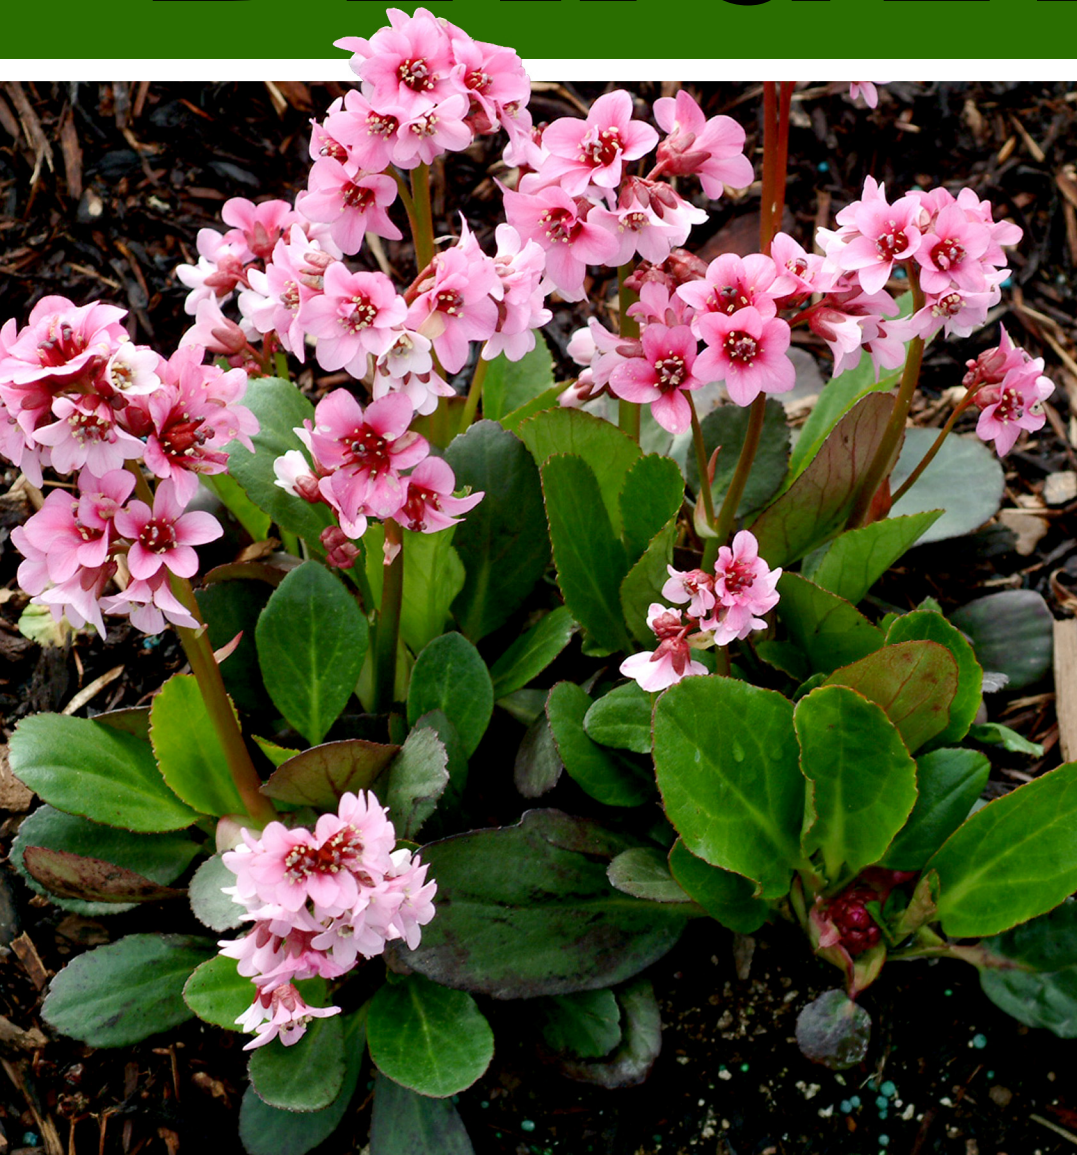

TERRA NOVA® Nurseries Introduction

BERGENIA

'PINK DRAGONFLY'

- Narrow leaves, with brilliant purple winter color, erupt in luscious pink flowers
- Smaller habit and less aggressive than other Bergenia
- Truly the Bergenia for people who are looking for multiple seasons of interest
- Foliage Height: 10" - Foliage Spread: 12" - Flower Height: 15"
- Zones 4-9 - Sun to part shade