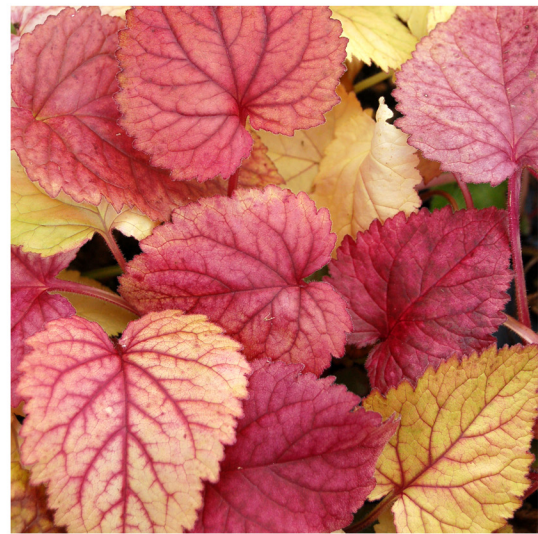

## 'PANTALOONS'

- Huge 2" light purple flowers are shaped in a double 'hose-in-hose' configuration
- Spreading habit is best used in the mid-border where it can weave with other perennials
- Great fall color
- Heat and humidity tolerant
- Foliage Height: 12" - Foliage Spread: 15" - Flower Height: 28"
- Zones 5-9 - Full sun, tolerates part shade