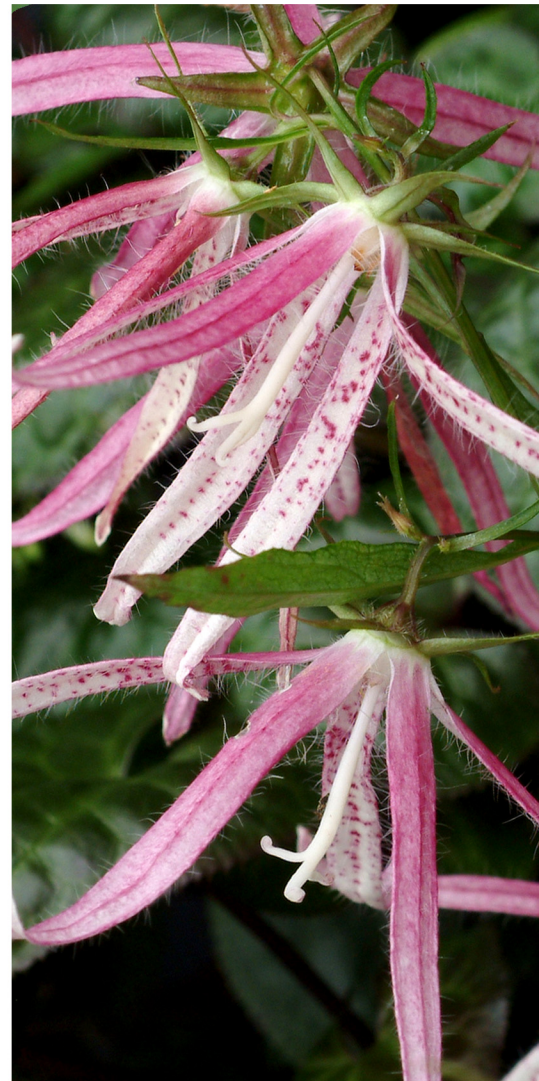

TERRA NOVA® Nurseries Introduction

CAMPANULA

'PINK OCTOPUS'

- Pink buds, resembling Japanese lanterns, open up to striking octopus-like flowers
- 50 blooms flutter down from the nicely upright flowering branches above strong, deeply cut foliage
- Blooms for a long period and does VERY well in the South, NE, SW, and the NW
- Tolerant of most soils
- Foliage Height: 10" - Foliage Spread: 18" - Flower Height: 15"
- Zones 5-9 - Full sun to part shade