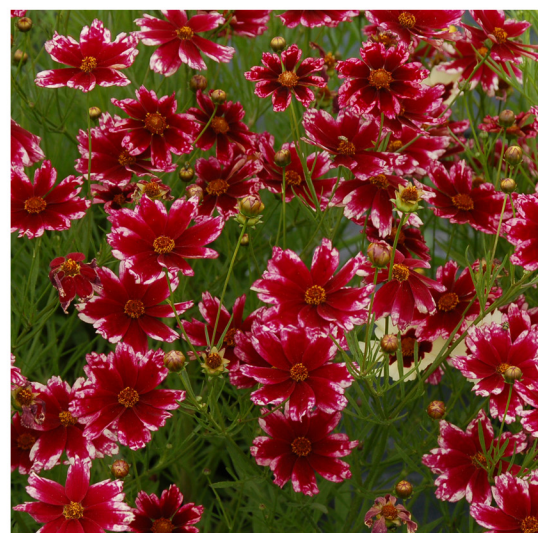

TERRA NOVA® Nurseries Introduction

COREOPSIS

HARDY JEWEL™ SERIES

'RUBY FROST'

- Large, deep ruby flowers are fringed with a collar of frosty white
- This heavy blooming variety can be sheared back for a succession of blooms till frost!
- Named by the readers in a contest that ran in Birds & Blooms Magazine
- Foliage Height: 16" - Foliage Spread: 32" - Flower Height: 26"
- Zones 6-10 - Full sun