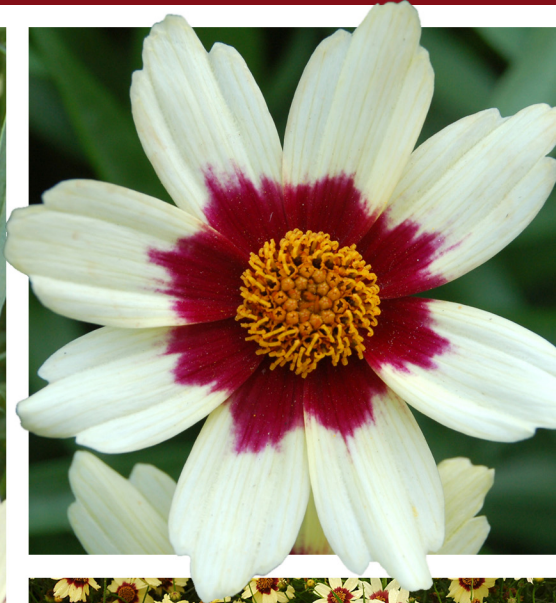

TERRA NOVA® Nurseries Introduction

COREOPSIS

HARDY COLLECTION

'SNOWBERRY'

- Multitudes of large 1½" wide flowers bloom all summer atop dark green foliage
- Creamy-white flowers are splashed with an eye patch of dark red
- Works well in the mixed border or used in containers
- Foliage Height: 26" - Foliage Spread: 32" - Flower Height: 28"
- Zones 6-10 - Full sun