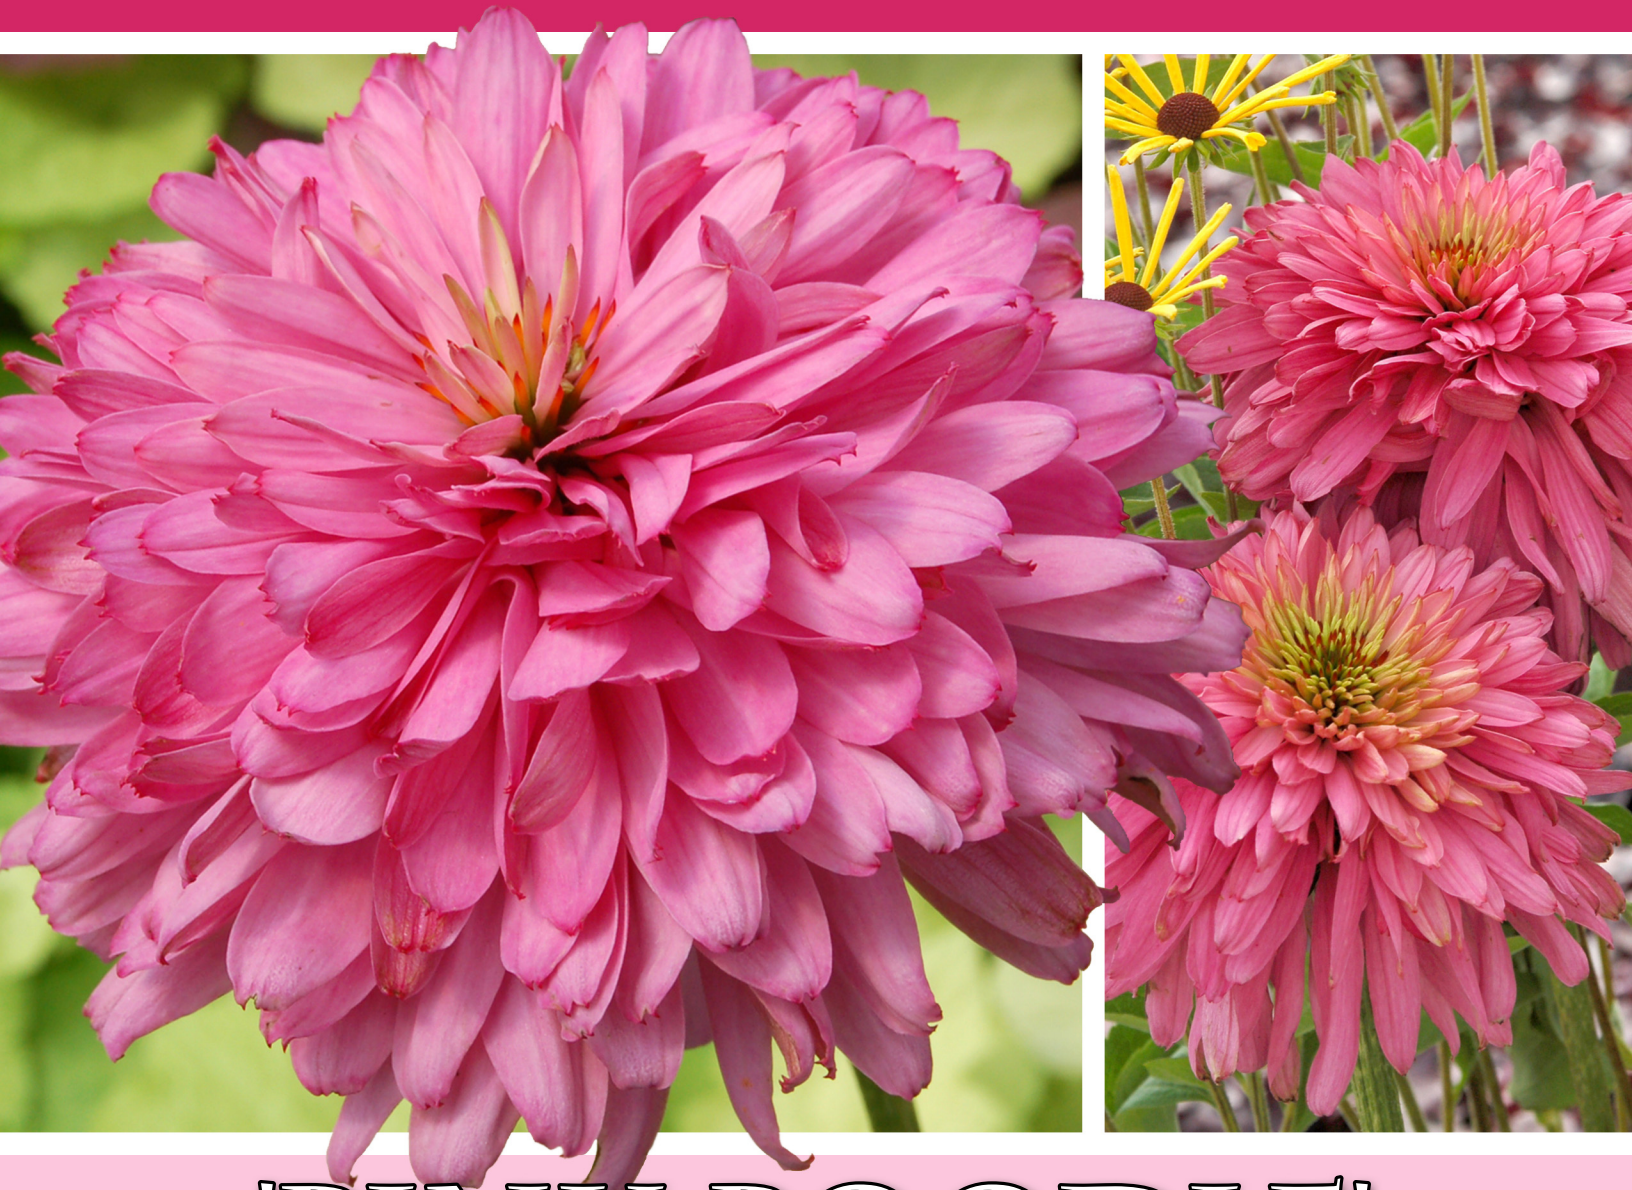

# ECHINACEA

## 'PINK POODLE'

- Amazingly large and fluffy, 4" wide double flower heads
- Strong, well-branched stems to 32" tall
- Plants show excellent vigor. Doubling improves with age.
- Foliage Height: 22" - Foliage Spread: 28" - Flower Height: 32"
- Zones 4-10 - Full sun