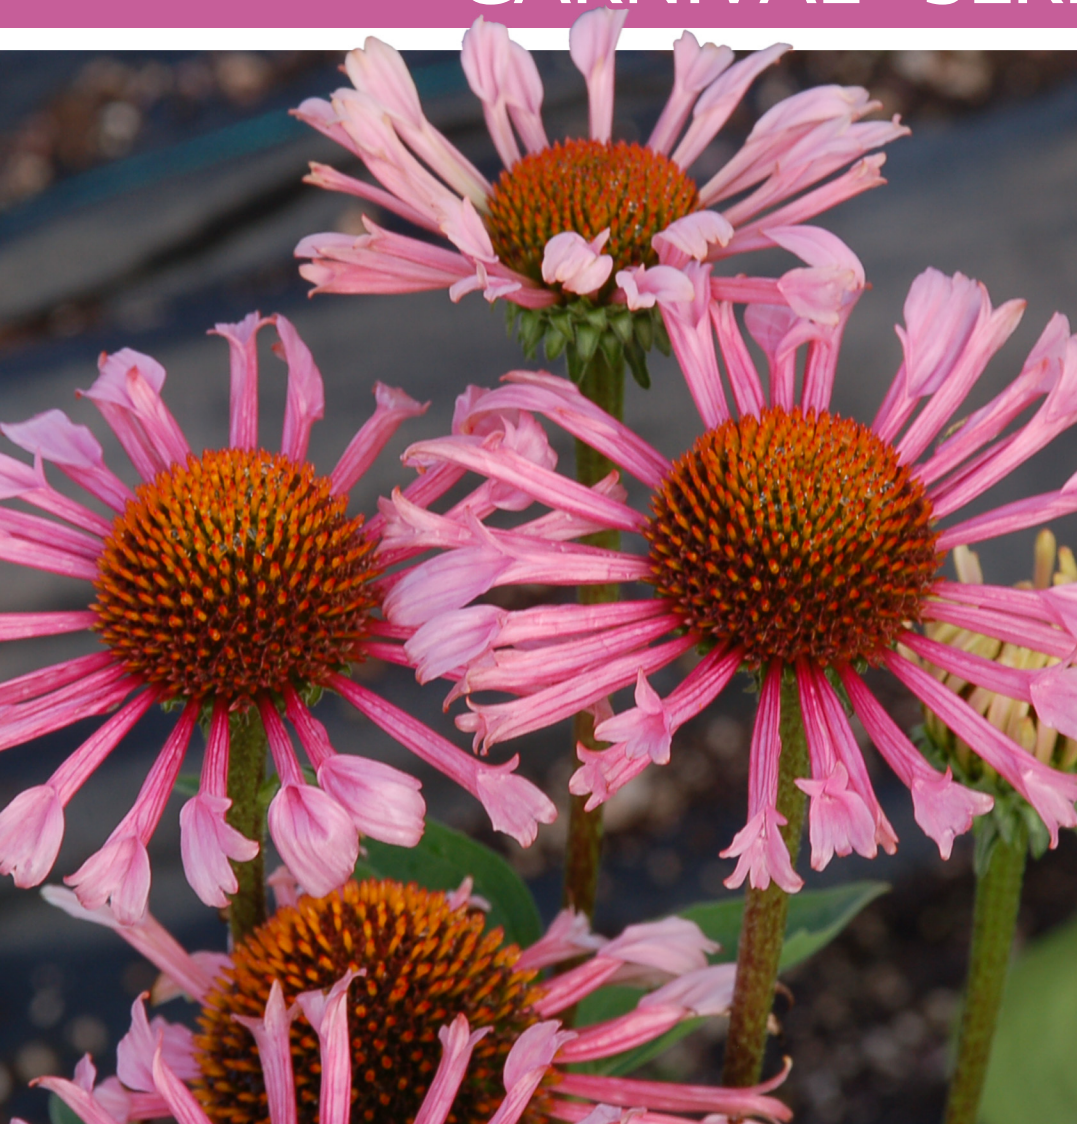

TERRA NOVA® Nurseries Introduction

ECHINACEA

CARNIVAL™ SERIES

'QUILLS & THRILLS'

- Huge 4" flowers with light purple pink quilled rays - not your average Echinacea
- Does NOT "un-quill"
- A super performer in the garden or in a vase
- Tons of long lasting flowers
- Foliage Height: 22" - Foliage Spread: 26" - Flower Height: 36"
- Zones 4-10 - Full sun