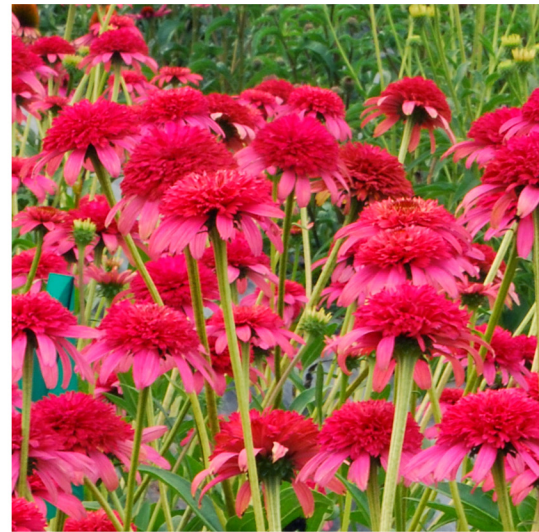

## 'SECRET PASSION'

- This beauty sports rich, raspberry pink double cones and contrasting lighter pink ray florets
- It has a well branched, compact habit you'll be passionate about!
- Blooms summer to fall!
- Foliage Height: 18" - Foliage Spread: 36" - Flower Height: 27"
- Zones 4-10 - Full sun