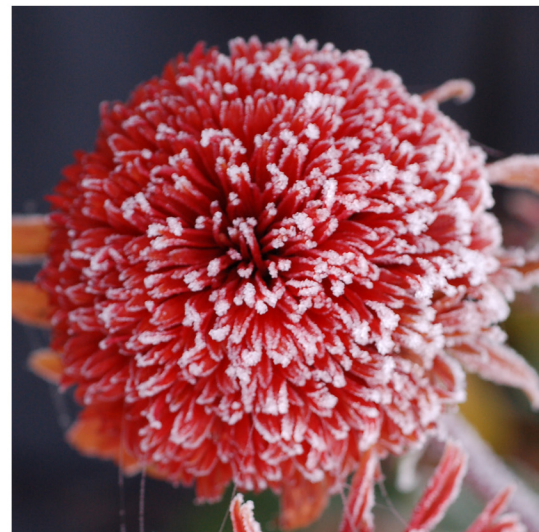

## 'SECRET PASSION'

- This beauty sports rich, raspberry pink double cones and contrasting lighter pink ray florets
- It has a well branched, compact habit you'll be passionate about!
- Blooms summer to fall!
- Foliage Height: 18" - Foliage Spread: 36" - Flower Height: 27"
- Zones 4-10 - Full sun