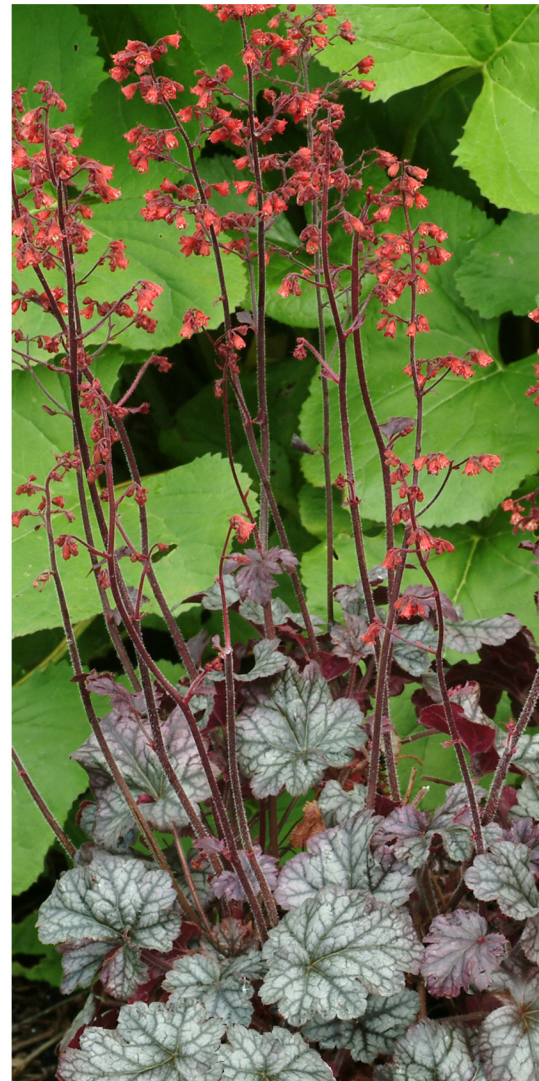

## 'CINNABAR SILVER'

- Combines a profusion of cinnabar red flowers atop compact mounds of showy metallic silver foliage
- Exceptional flowers and color-fast foliage on the same plant
- Nice at the front of the border, takes some shade
- Foliage Height: 9" - Foliage Spread: 13" - Flower Height: 18"
- Zones 4-9 - Shade to part shade