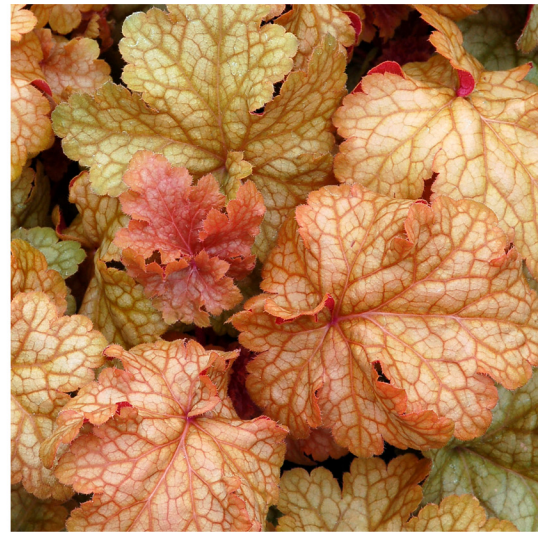

TERRA NOVA® Nurseries Introduction

HEUCHERA

'MIDAS TOUCH'

- Yummy, seersuckered, ruffled, and fluted foliage of peach and gold
- 'Midas Touch' delivers a fashion statement on a heavily veiled, compact vigorous growing plant
- Great throughout the year and a special "filler" for autumn themed baskets
- Foliage Height: 9" - Foliage Spread: 14" - Flower Height: 14"
- Zones 4-9 - Shade to part shade