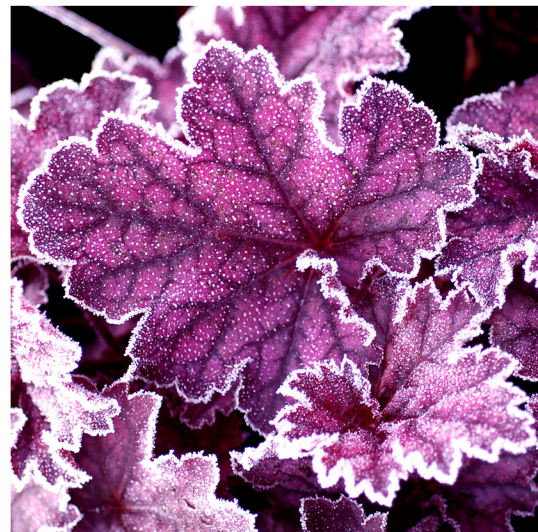

TERRA NOVA® Nurseries Introduction

HEUCHERA

'MIDNIGHT BAYOU'

- Large purple leaves with black veins and light pink-flowers
- Leaf color changes with the season from red purple to silvered purple
- The Heuchera villosa heritage adds to the appeal of this bayou-beauty. Loves the south!
- Foliage Height: 11" - Foliage Spread: 21" - Flower Height: 28"
- Zones 4-9 - Full sun to part shade