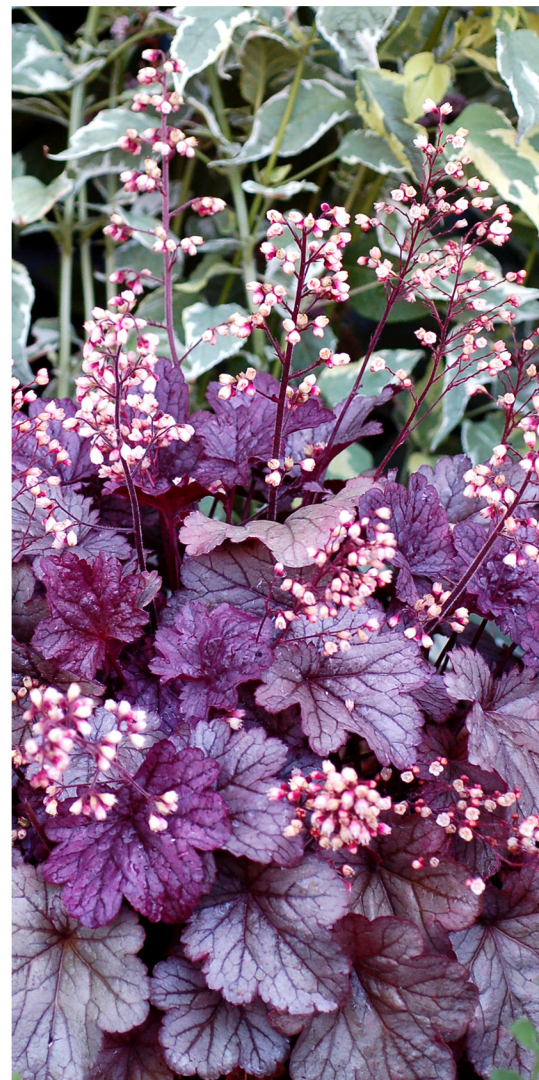

TERRA NOVA® Nurseries Introduction

HEUCHERA

CITY™ SERIES

'SHANGHAI'

- Tight mounds of silvery-purple leaves set forth white flowers on dark stems
- A beacon of metallic silver to add to your garden. Reblooms all summer.
- 'Shanghai' had the best foliage through the worst winter in the last 40 years at the TERRA NOVA® test gardens
- Foliage Height: 10" - Foliage Spread: 12" - Flower Height: 18"
- Zones 4-9 - Full sun to part shade