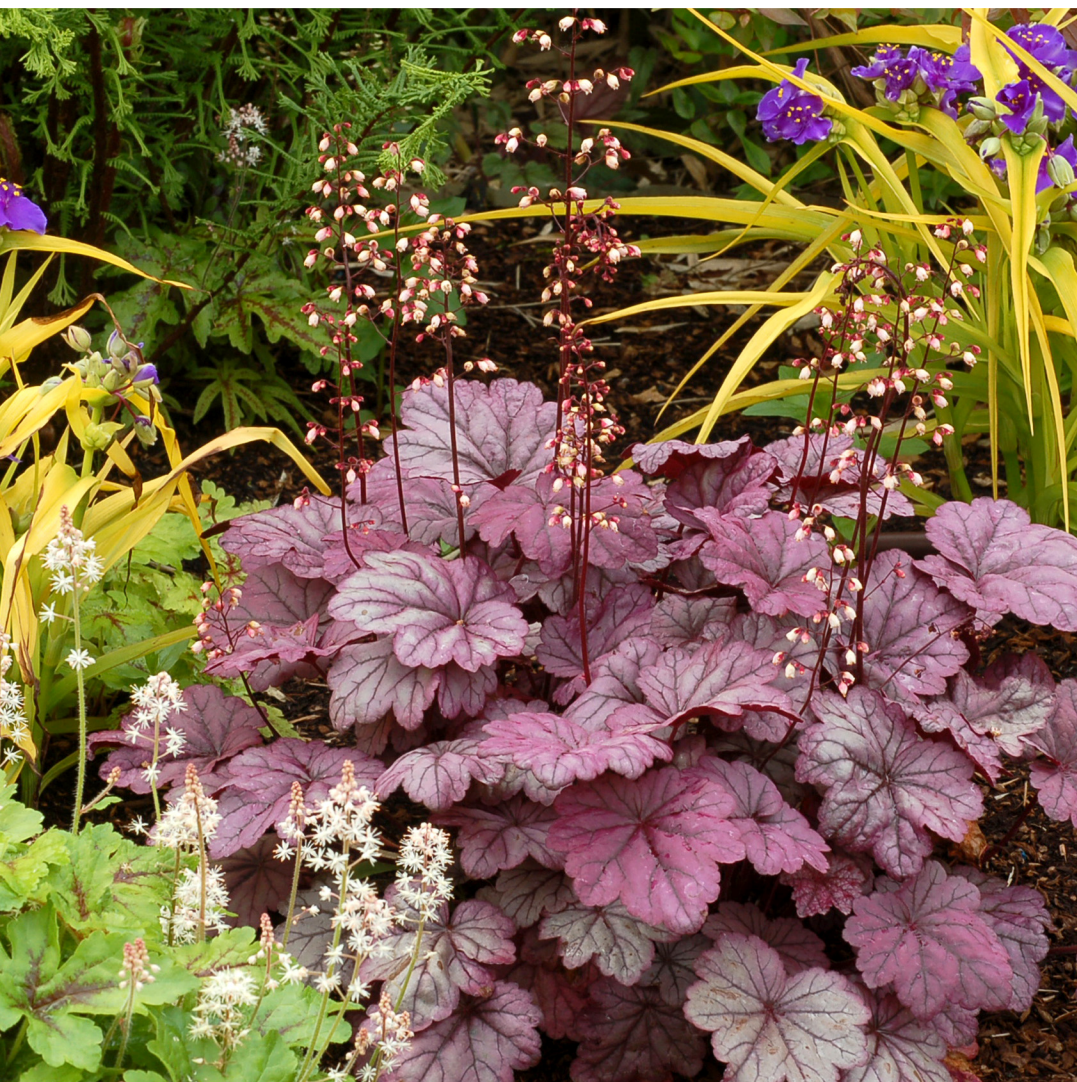

TERRA NOVA® Nurseries Introduction

HEUCHERA

'SUGAR PLUM'

- Frosty plum-purple leaves make a lovely, full mound of evergreen foliage
- Silvery pink flowers rise 26 inches above the soil and frequently rebloom
- Perfect for mixed beds, borders, understory, container, or entryways
- Foliage Height: 12" - Foliage Spread: 18" - Flower Height: 26"
- Zones 4-9 - Full sun to part shade