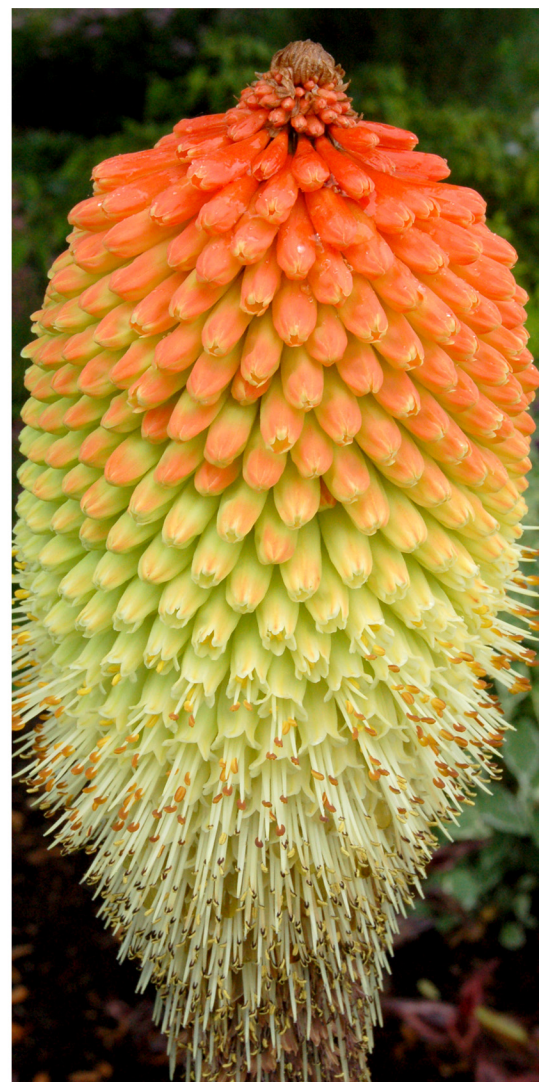

TERRA NOVA® Nurseries Introduction

KNIPHOFIA

NORTHIAE

- Bold exotic evergreen with dramatic architectural leaves
- An early summer bloomer with huge cones of hot poker flowers in orange and yellow
- These grow to 5 feet tall
- Foliage Height: 36" - Foliage Spread: 36" - Flower Height: 30"
- Zones 6-9 - Full sun