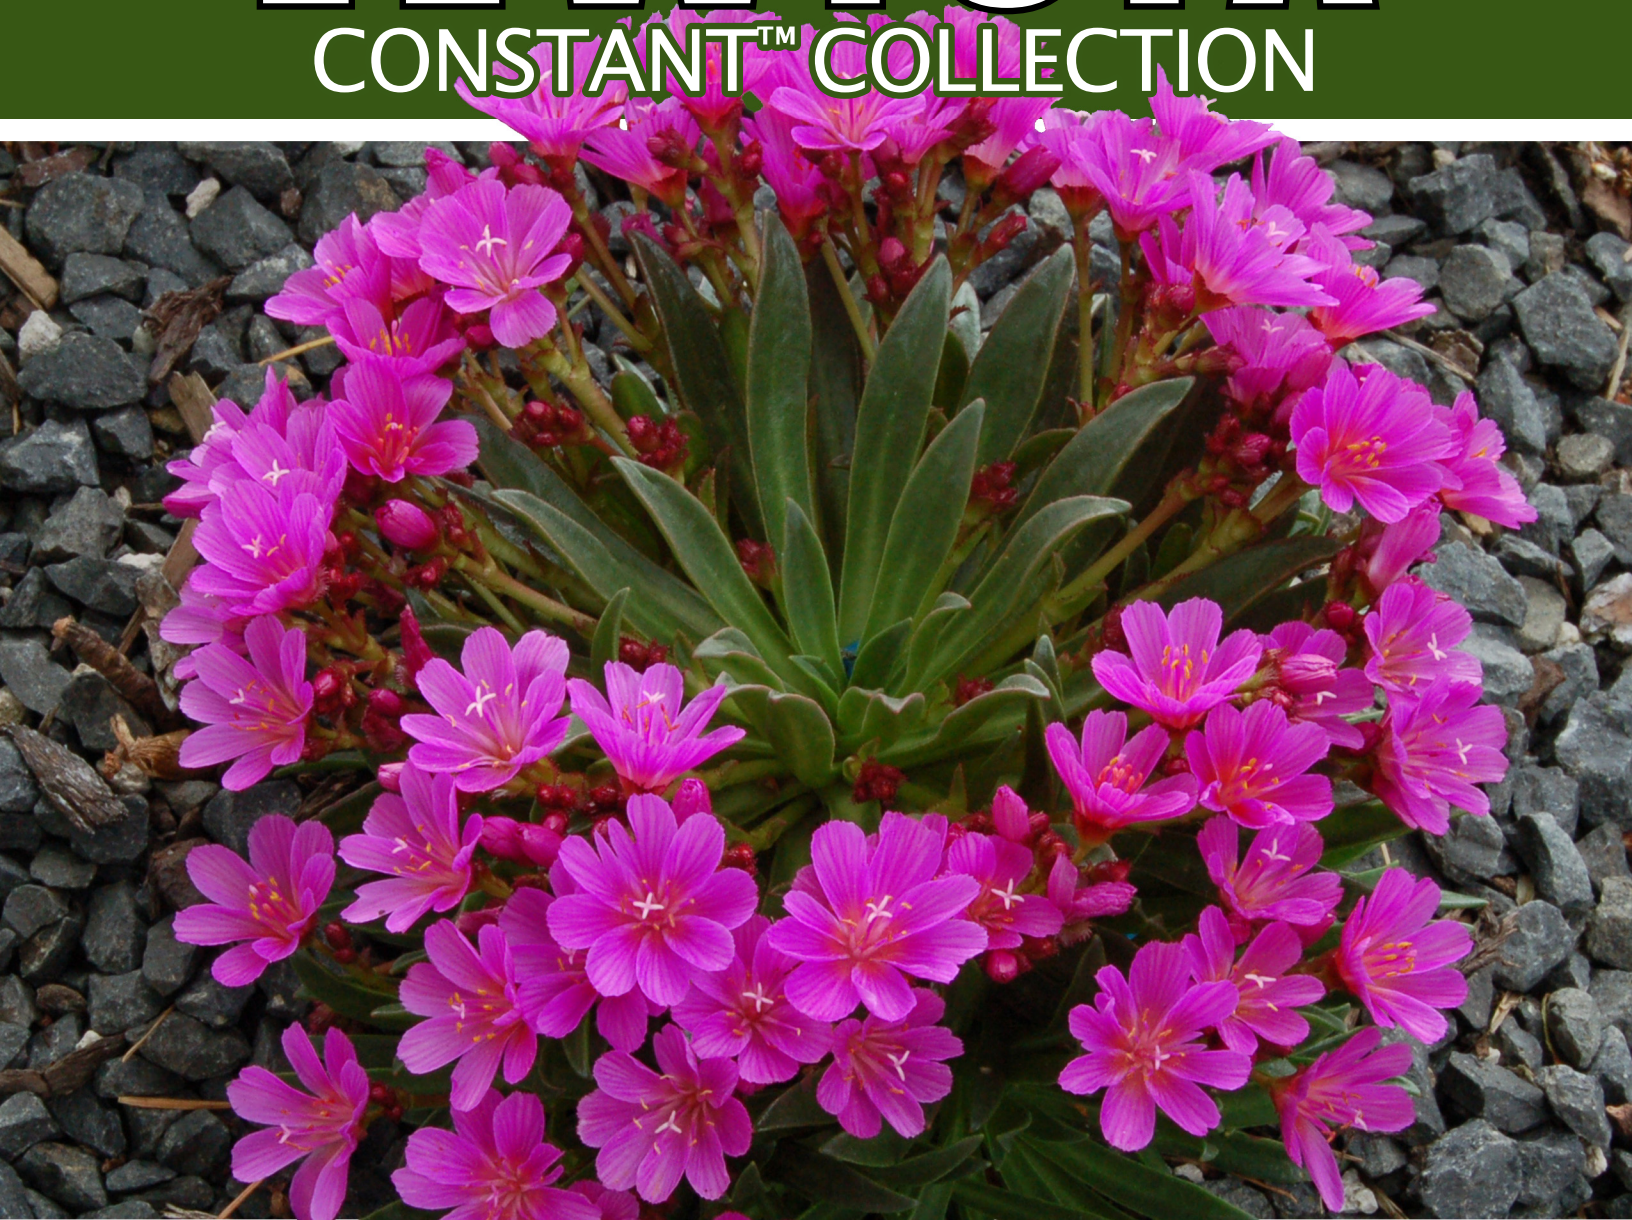

TERRA NOVA® Nurseries Presents

LEWISIA

CONSTANT™ COLLECTION

'CONSTANT COMMENT'

- Short panicles of large, magenta pink flowers
- Succulent, rosetting perennial
- Tolerates heavy soil
- Constantly blooms from April to June
- Foliage Height: 3" - Foliage Spread: 5" - Flower Height: 5"
- Zones 6-9 - Part shade