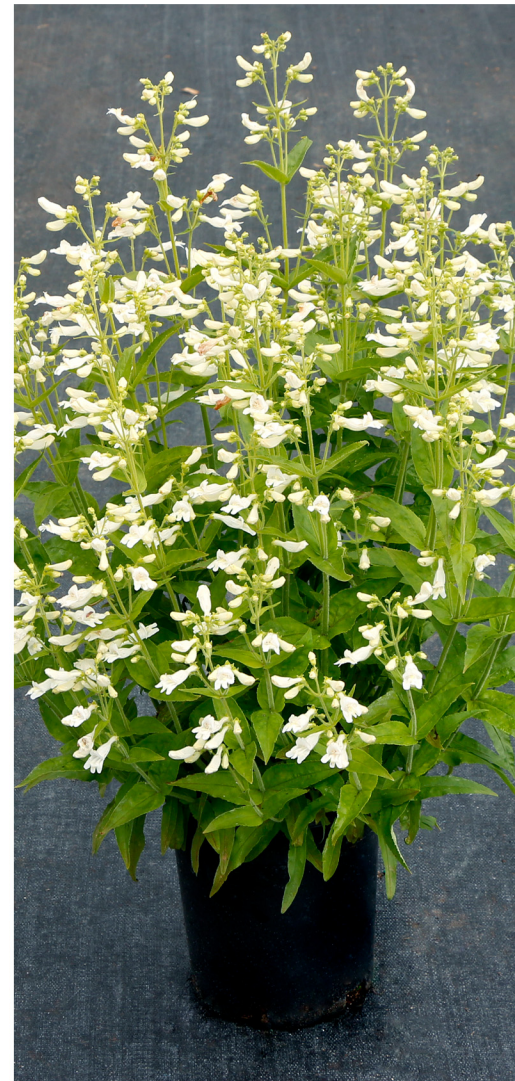

TERRA NOVA® Nurseries Introduction

PENSTEMON

NOVA® SERIES

NOVA® 'PEARL'

- New, native North American species hybrid
- Pearlescent, tubular flowers all summer long
- Drought tolerant and shade tolerant
- A pollinator favorite!
- Foliage Height: 10" - Foliage Spread: 12" - Flower Height: 24"
- Zones 7-9 - Full sun