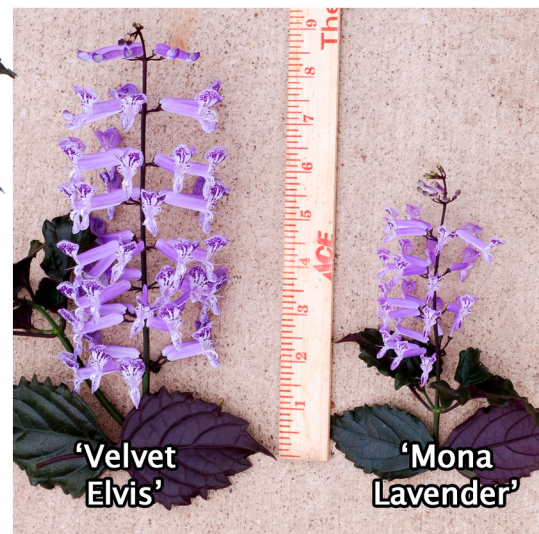

## 'VELVET ELVIS'

- Use in mass plantings or containers outside in summer.
- Very dark green leaves in a compact habit
- Compared to 'Mona Lavender', 'Velvet Elvis' has larger, deeper lavender blue flowers on longer inflorescences, a more compact habit, and deeper green leaves.
- Large lavender blue flowers in large inflorescences
- Foliage Height: 28" - Foliage Spread: 31" - Flower Height: 32"
- Zones 9-11 - Shade to part shade