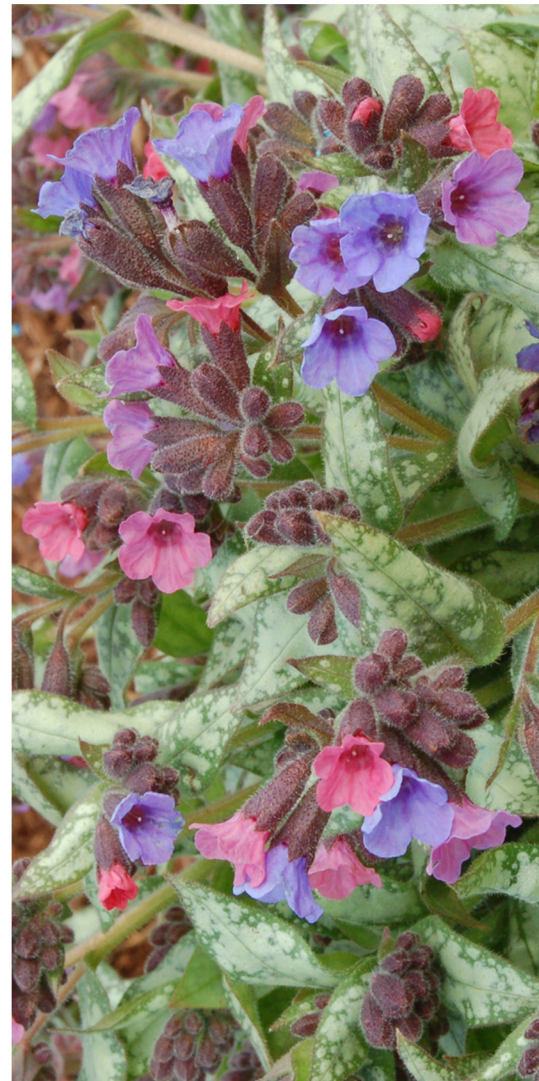

TERRA NOVA® Nurseries Introduction

PULMONARIA

'HIGH CONTRAST'

- Wavy, spear-shaped leaves are dark green, infused with melting silver
- Large pink flowers fade to blue over mildew resistant foliage
- Has one of the best track records for doing well in the hot summers of the Midwest and South
- Foliage Height: 9" - Foliage Spread: 18" - Flower Height: 9"
- Zones 4-9 - Shade to part shade