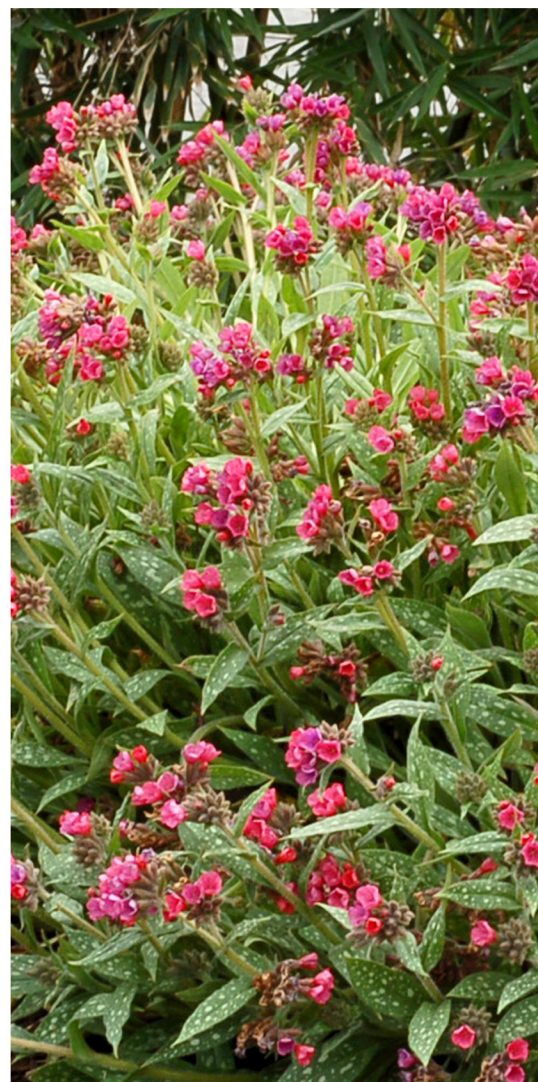

TERRA NOVA® Nurseries Introduction

PULMONARIA

'RASPBERRY SPLASH'

- Dusky raspberry-coral flowers arrive in early spring to herald the strongly silver-marked, sharply pointed, very upright foliage
- Very profuse flowering on this sun tolerant hybrid
- This plant shows good deer-resistance
- Foliage Height: 12" - Foliage Spread: 25" - Flower Height: 13"
- Zones 4-9 - Full sun to part shade