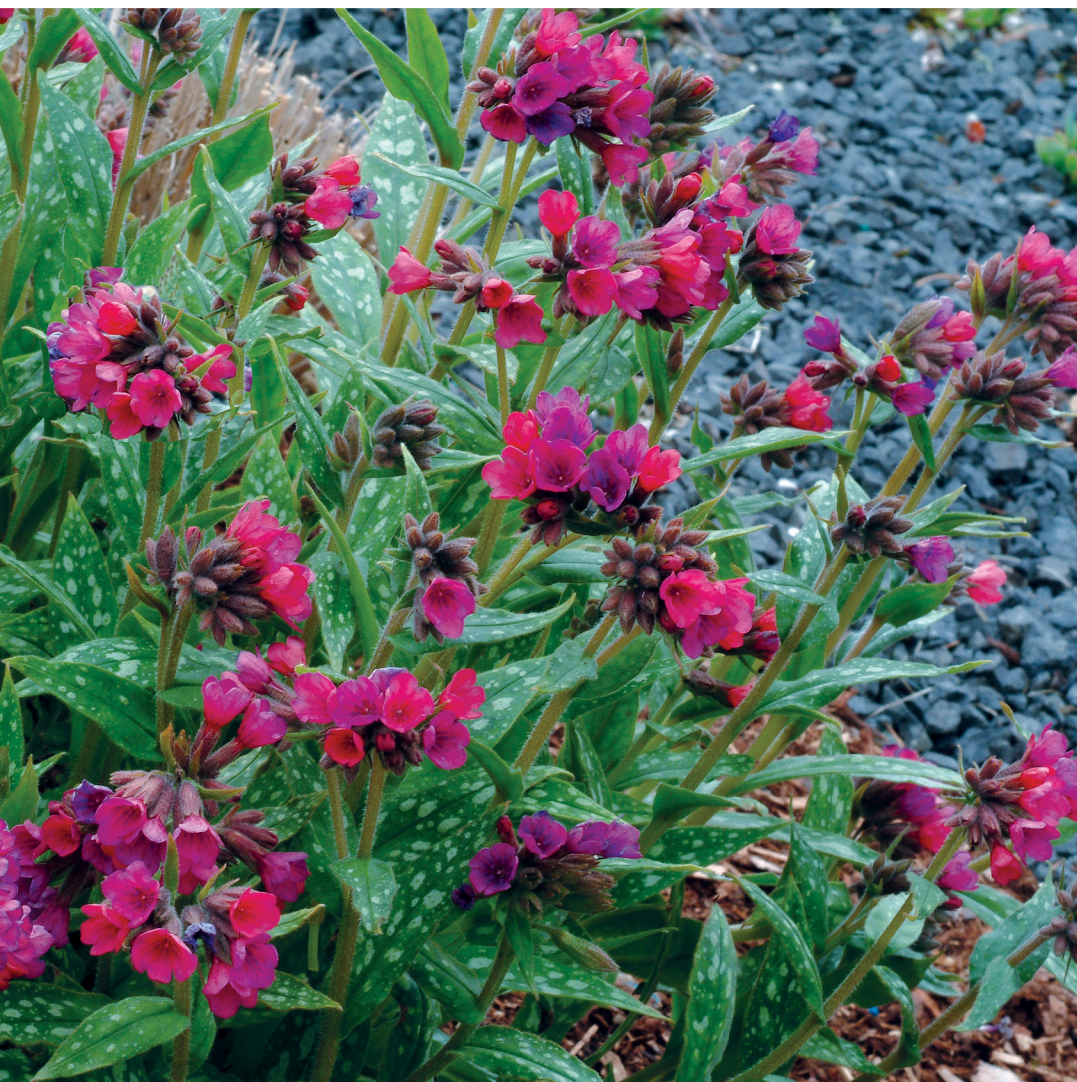

TERRA NOVA® Nurseries Introduction

PULMONARIA

'RASPBERRY SPLASH'

- Dusky raspberry-coral flowers arrive in early spring to herald the strongly silver-marked, sharply pointed, very upright foliage
- Very profuse flowering on this sun tolerant hybrid
- This plant shows good deer-resistance
- Foliage Height: 12" - Foliage Spread: 25" - Flower Height: 13"
- Zones 4-9 - Full sun to part shade