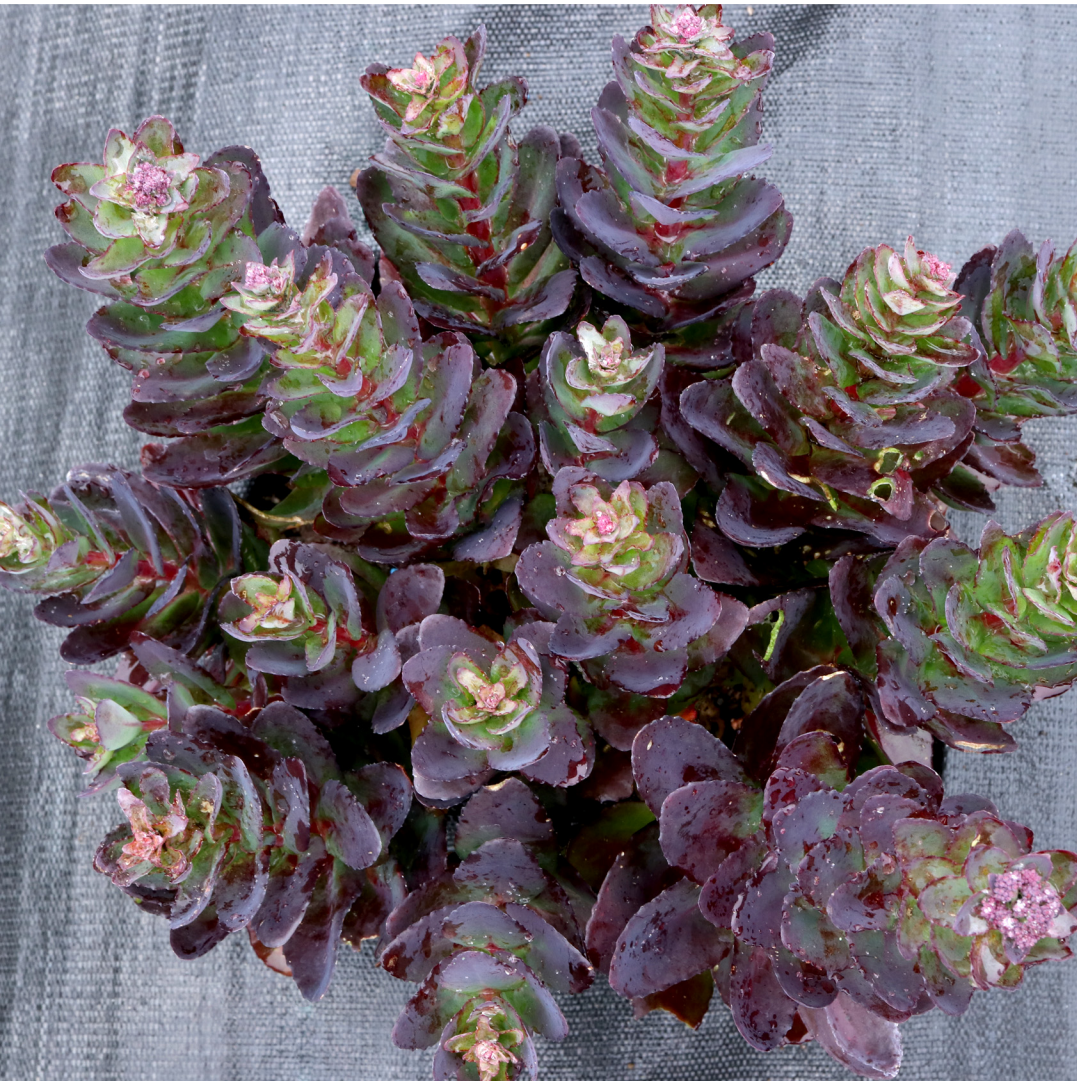

TERRA NOVA® Nurseries Introduction

SEDUM

'CONGA LINE'

- Strong upright stems are covered in multicolored foliage with lovely peach, coral and cream flowers
- Foliage color shift from green and purple to warm burgundy tones during flowering
- Short, compact but full habit keeps this plant from opening up over the years
- A champion pollinator attractor also
- Foliage Height: 16" - Flower Height: 16" - Foliage Spread: 20"
- Zones 4-9 - Full sun