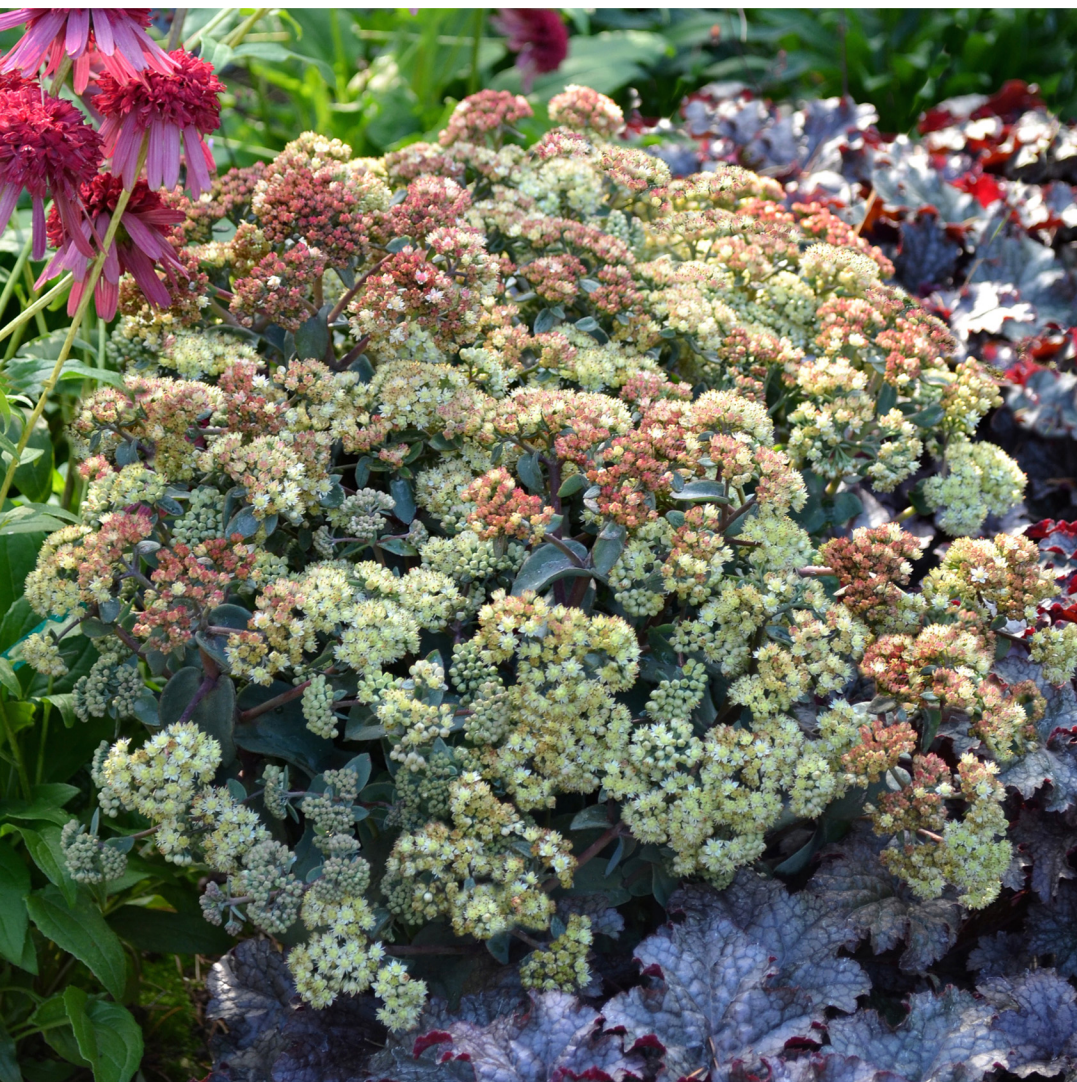

TERRA NOVA® Nurseries Introduction

SEDUM

DESERT™ SERIES

'DESERT BLONDE'

- Creamy-yellow flowers mature to soft-red seed heads
- Blue-green leaves
- Vigorous basal branching
- Bred for good container and garden performance
- Foliage Height: 8" - Foliage Spread: 11" - Flower Height: 9"
- Zone 4-9 - Full sun