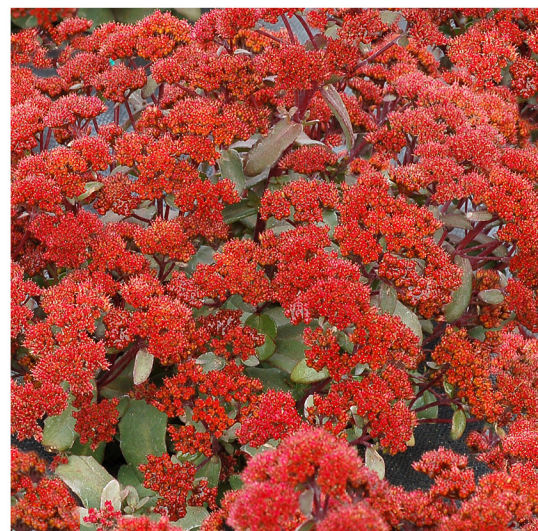

## 'DESERT RED'

- Flat spreading habit, very low and dense
- Deep rose pink flowers
- Amazing shiny red seed heads
- Small blue green leaves
- Foliage Height: 6" - Flower Height: 11" - Foliage Spread: 8"
- Zone 4-9 - Full sun