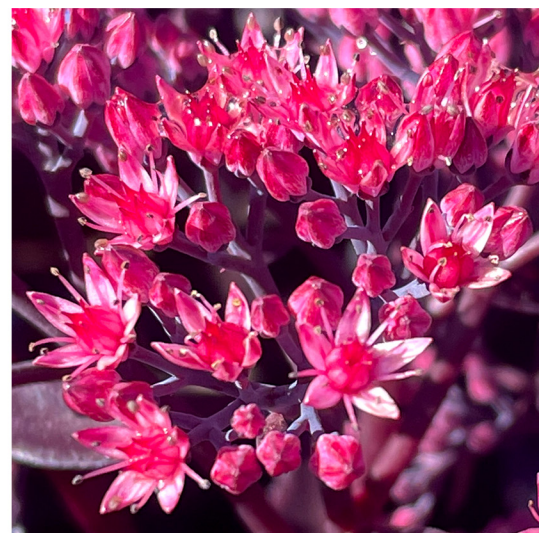

## NOVA® 'CHERRY FIZZ'

- Big, bold landscape habit
- Outstanding floral display
- Excellent, clean foliage
- Unbelievable, crown and flower count
- A favorite for numerous bee genera and butterflies, too!
- Foliage Height: 20" - Flower Height: 18" - Foliage Spread: 30"
- Zone 4-9 - Full sun