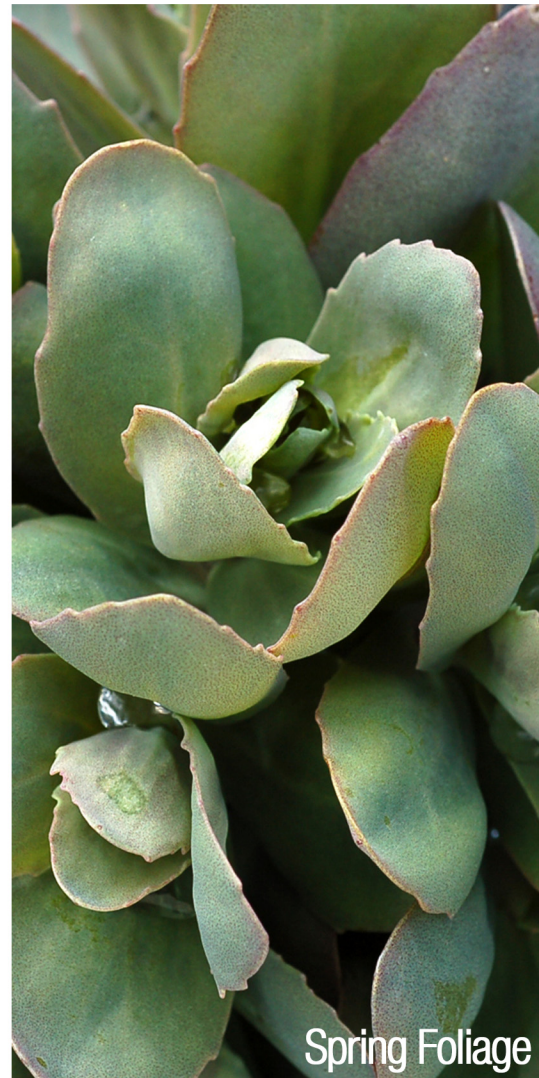

TERRA NOVA® Nurseries Introduction

SEDUM

Spring Foliage

'THUNDERHEAD'

- HUGE, deep rose flower heads that look like Oregon's summer thunderhead clouds
- Very stout, upright stems are a mid-border marvel
- Handsome, grey-green foliage
- Foliage Height: 27" - Flower Height: 24" - Foliage Spread: 30"
- Zones 4-9 - Full sun