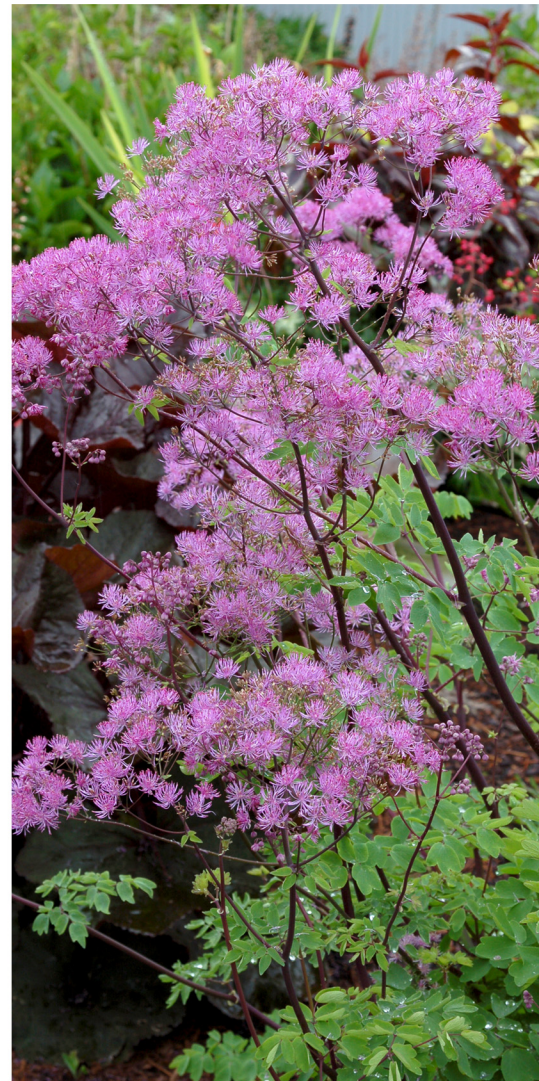

## 'BLACK STOCKINGS'

- Long, nearly black stems, contrast well with its bright green leaves
- Topped by fluffy lavender pink flowers in large flat - topped flower clusters
- Very showy for the back of the border
- Foliage Height: 48" - Foliage Spread: 24" - Flower Height: 58"
- Zone 5-9 - Full sun to part shade