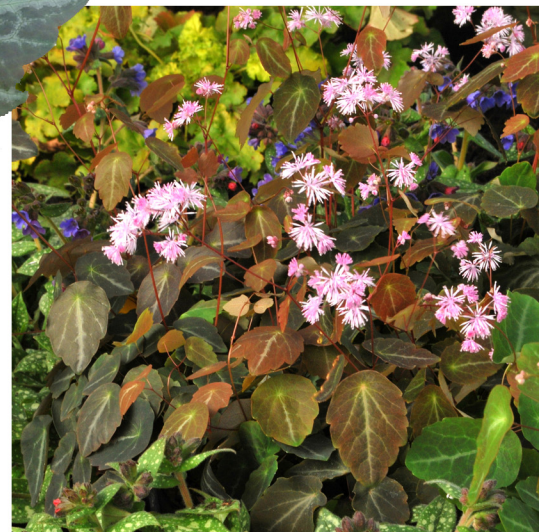

TERRA NOVA® Nurseries Introduction

THALICTRUM

'EVENING STAR'

- Leaflets range from olive, tan, and copper to red-brown and each kissed with a silver splash
- Lilac pink flowers float over the foliage spring through summer
- A lovely woodland shade perennial with fantastic foliage
- Foliage Height: 8" - Foliage Spread: 10" - Flower Height: 12"
- Zone 5-9 - Shade to part shade