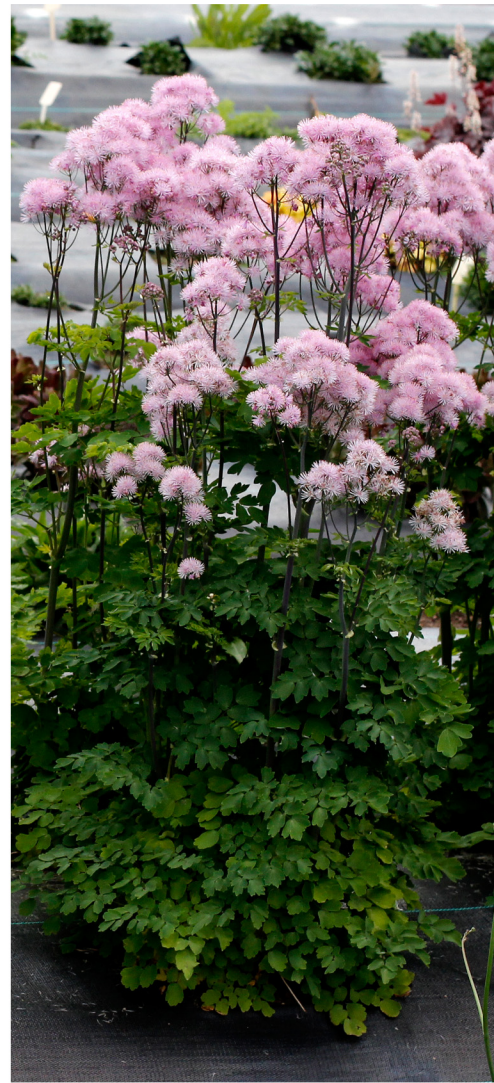

## NIMBUS™ 'PINK'

- Lavender pink flowers in massive puffs at the top of the foliage
- Striking dark stems
- Great crown count giving many stems with large inflorescences
- Doesn't develop powder mildew in the Pacific Northwest
- Foliage Height: 28" - Foliage Spread: 16" - Flower Height: 28"
- Zones 5-9 - Full sun to part shade