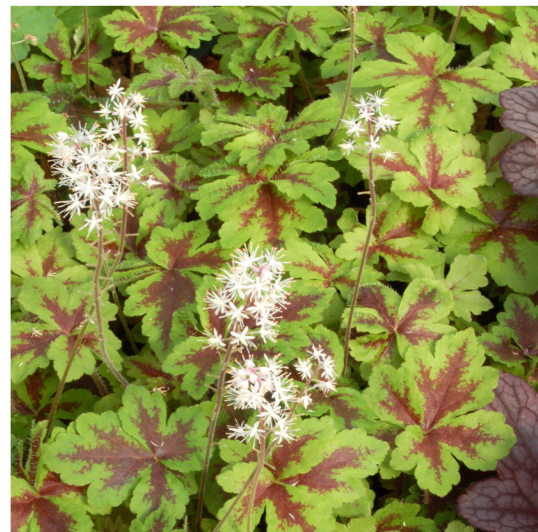

TERRA NOVA® Nurseries Introduction

TIARELLA

'CROW FEATHER'

- Bright green leaves are lobed and deeply marked with a black feather
- Probably the best winter color of all TIARELLA - simply stunning with a brocade of pinks, reds, purples and blacks
- A strong grower with a mounding habit and light pink spring flowers
- Foliage Height: 8" - Foliage Spread: 11" - Flower Height: 12"
- Zones 4-9 - Shade to part shade