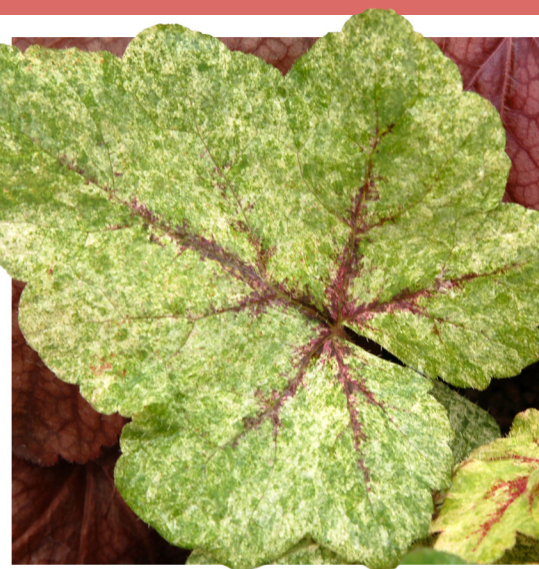

# TIARELLA

## 'MYSTIC MIST'

- Bright green leaves with white speckled variegation and prominent red veins all year
- Spring blooms are white and foamy. Fall color has striking pink tones.
- Fast growing, clumping habit
- Foliage Height: 5" - Foliage Spread: 11" - Flower Height: 9"
- Zones 4-9 - Part or full shade